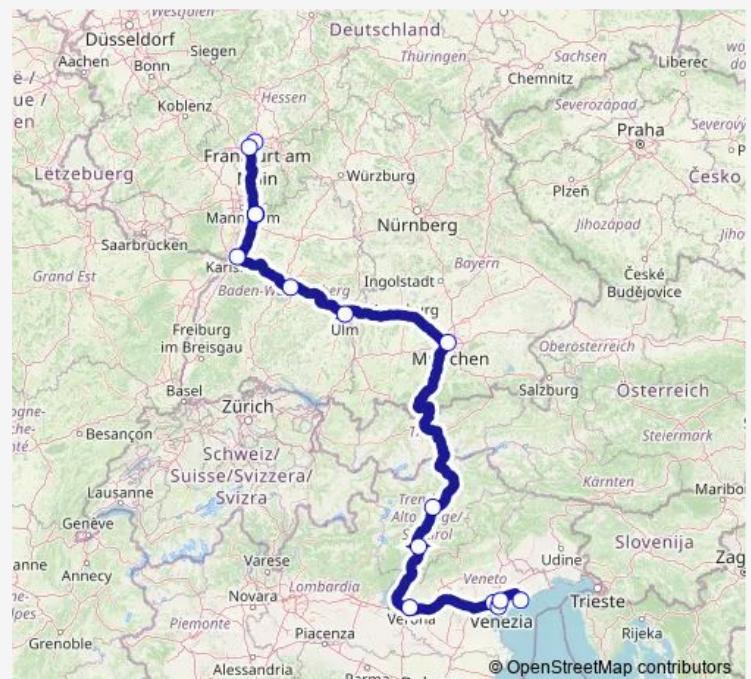

Verona (Porta Nuova)

Venice Mestre (Stazione Fs)

Venice (Tronchetto)

Venice (Marco Polo Airport)

Lido di Jesolo

Route schedule

Frankfurt central train station — Lido di Jesolo

Monday 18:10-19:10

Tuesday 18:10-19:10

Wednesday 18:10-19:10

Thursday 18:10-19:10

Friday 18:10-19:10

Saturday 18:10-19:10

Sunday 18:10-19:10

Route info

Direction: Frankfurt central train station

Stops: 16

Trip Duration: 16 hour 0 min

Direction

Lido di Jesolo — Frankfurt central train station

16 stops

[Open route schedule](#)

Lido di Jesolo

Venice (Marco Polo Airport)

Monday	14:45-16:00
Tuesday	14:00-16:00
Wednesday	14:00-16:00
Thursday	14:00-16:00
Friday	14:00-16:00
Saturday	14:00-16:00
Sunday	14:45-16:00

Route info

Direction: Lido di Jesolo

Stops: 16

Trip Duration: 16 hour 10 min