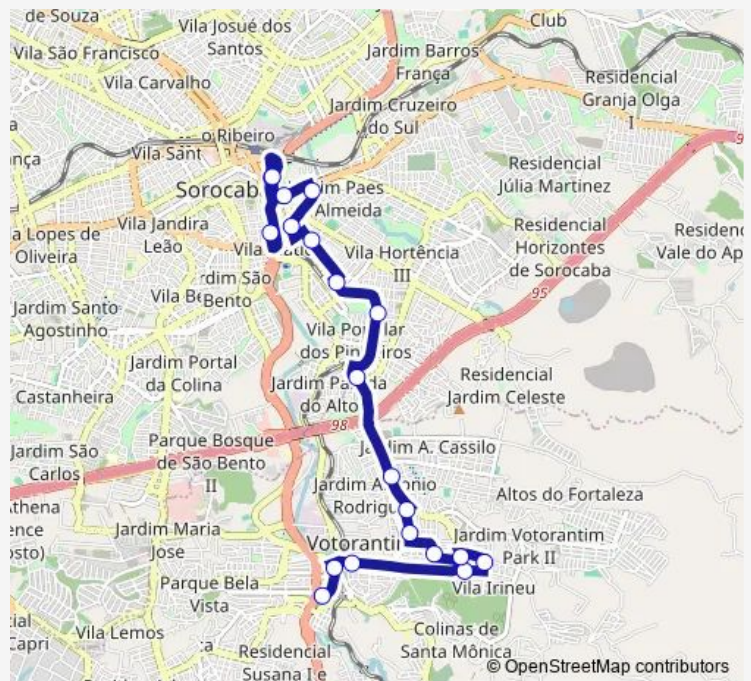

Rua Doutor Paula Souza, 275

Avenida Dom Aguirre, Centro

Rua Leopoldo Machado, 333-459

Route schedule

TERMINAL URBANO JOAO SOUTO — Rua Leopoldo Machado, 333-459

Monday	05:25
Tuesday	05:25
Wednesday	05:25
Thursday	05:25
Friday	05:25
Saturday	05:25
Sunday	—

Route info

Direction: TERMINAL URBANO JOAO SOUTO

Stops: 20

Trip Duration: 0 hour 39 min

6307DV1 — Votorantim (Centro) / Sorocaba (Centro)

Direction

Rua Leopoldo Machado, 333-459 — TERMINAL URBANO JOAO SOUTO

15 stops

[Open route schedule](#)

Rua Leopoldo Machado, 333-459

Rua Newton Prado, 88

Rua Manoel Lopes, 364-412

Rua Cervantes, 178

Avenida Paraguai, 708

Rua Venezuela, 644-650

Friday 06:00

Saturday 06:00

Sunday —

Route info

Direction: Rua Leopoldo Machado, 333-459

Stops: 15

Trip Duration: 0 hour 40 min

6307DV1 Bus time schedules and route maps are available in an offline PDF at busmaps.com. Use the busmaps.com website to see live bus times, train schedule or subway schedule, and step-by-step directions for all public transit in Sorocaba