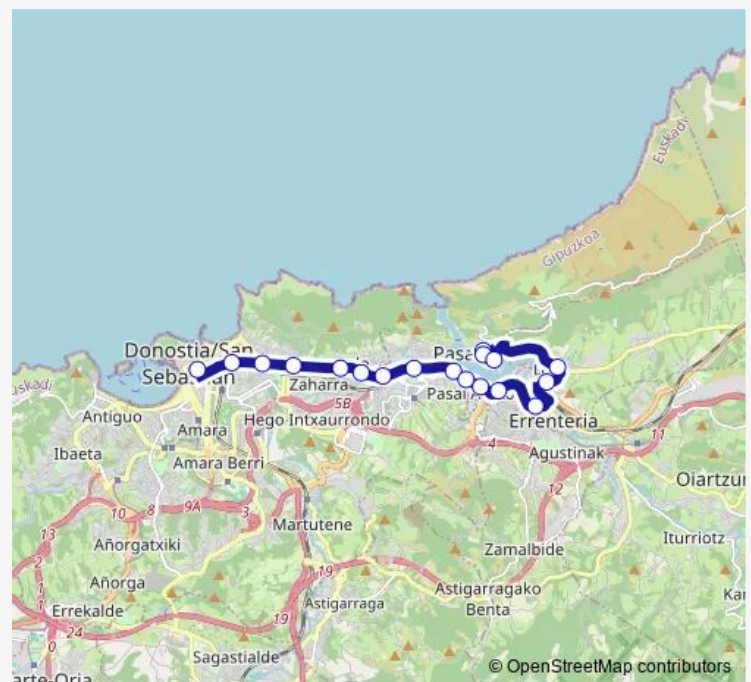

### Route schedule

Gipuzkoa Plaza 11 — Lezo Bidea - Meipi

Monday	06:00-23:05
Tuesday	06:00-23:05
Wednesday	06:00-23:05
Thursday	06:00-23:05
Friday	06:00-23:05
Saturday	06:00-23:05
Sunday	08:40-23:05

### Route info

Direction: Gipuzkoa Plaza 11

Stops: 18

Trip Duration: 0 hour 25 min