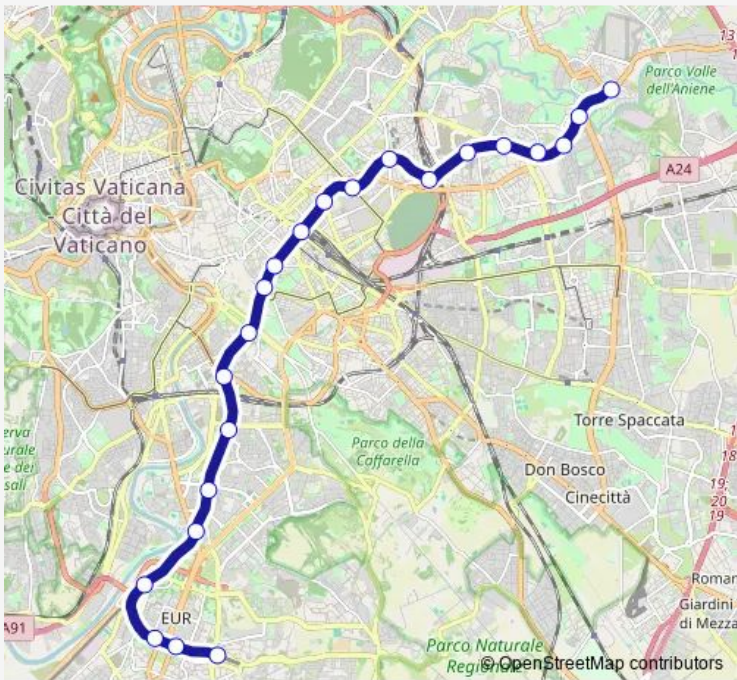

Metro Meb Metro B

[Go to website](#)

Direction
 Rebibbia — Laurentina
 22 stops
[Open route schedule](#)

- Rebibbia
- Ponte Mammolo
- Santa Maria del Soccorso
- Pietralata
- Monti Tiburtini
- Quintiliani
- Tiburtina
- Bologna
- Policlinico
- Castro Pretorio
- Termini
- Cavour
- Colosseo
- Circo Massimo
- Piramide
- Garbatella
- Basilica San Paolo
- Marconi
- EUR Magliana
- EUR Palasport
- EUR Fermi

Route schedule
 Rebibbia — Laurentina

Monday	05:30-23:27
Tuesday	05:30-23:27
Wednesday	05:30-23:27
Thursday	05:30-23:27
Friday	05:30-01:27 ⁺¹
Saturday	05:30-01:27 ⁺¹
Sunday	05:30-23:27

Route info
 Direction: Rebibbia
 Stops: 22
 Trip Duration: 0 hour 37 min

■ Meb — Metro B **BusMaps**

Direction

Laurentina — Rebibbia

22 stops

[Open route schedule](#)

Laurentina

EUR Fermi

EUR Palasport

Thursday 05:30-23:30

Friday 05:30-01:30⁺¹

Saturday 05:30-01:30⁺¹

Sunday 05:30-23:30

Route info

Direction: Laurentina

Stops: 22

Trip Duration: 0 hour 37 min