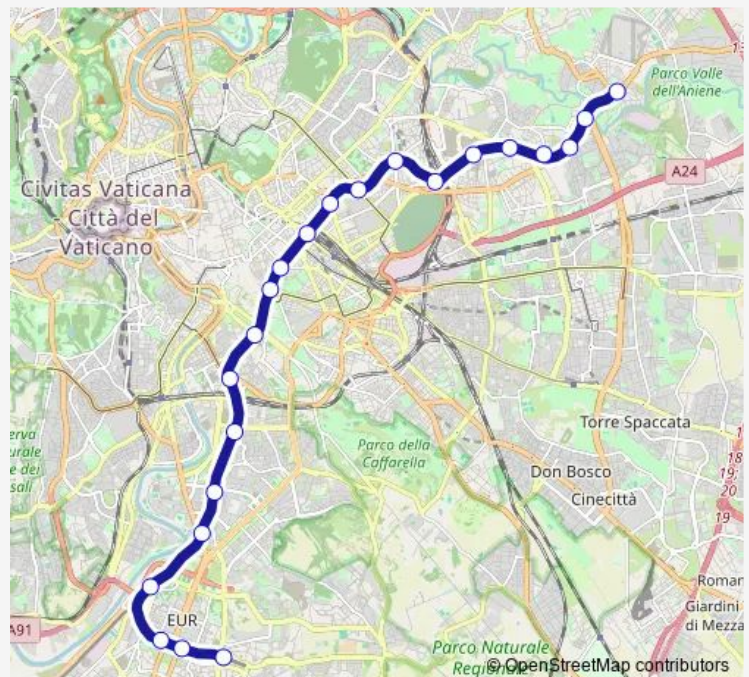

Thursday 05:30-23:27

Friday 05:30-01:27⁺¹

Saturday 05:30-01:27⁺¹

Sunday 05:30-23:27

Route info

Direction: Rebibbia

Stops: 22

Trip Duration: 0 hour 37 min

■ MEB — Metro B

Direction

Laurentina — Rebibbia

22 stops

[Open route schedule](#)

Laurentina

EUR Fermi

EUR Palasport

Thursday 05:30-23:30

Friday 05:30-01:30⁺¹

Saturday 05:30-01:30⁺¹

Sunday 05:30-23:30

Route info

Direction: Laurentina

Stops: 22

Trip Duration: 0 hour 37 min