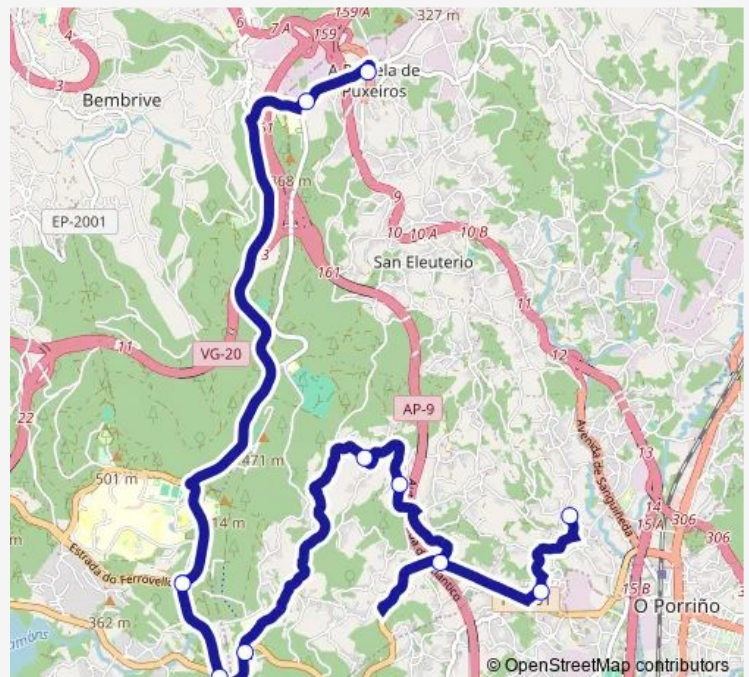

Bus XG621004 Agueiro-Centro Saúde Rebullón

[Go to website](#)

Direction

Puxeiros — Agueiro

10 stops

[Open route schedule](#)

Puxeiros

Centro Saúde Rebullón

As Pereiras

Alto San Colmado

Cela

Coto

Roublín

Atín

A Florida

Agueiro

Route schedule

Puxeiros — Agueiro

Monday 12:00

Tuesday 12:00

Wednesday 12:00

Thursday 12:00

Friday 12:00

Saturday —

Sunday —

Route info

Direction: Puxeiros

Stops: 10

Trip Duration: 0 hour 31 min

■ XG621004 — Agueiro-Centro Saúde Rebullón

BusMaps

XG621004 Bus time schedules and route maps are available in an offline PDF at busmaps.com. Use the busmaps.com website to see live bus times, train schedule or subway schedule, and step-by-step directions for all public transit in Valencia