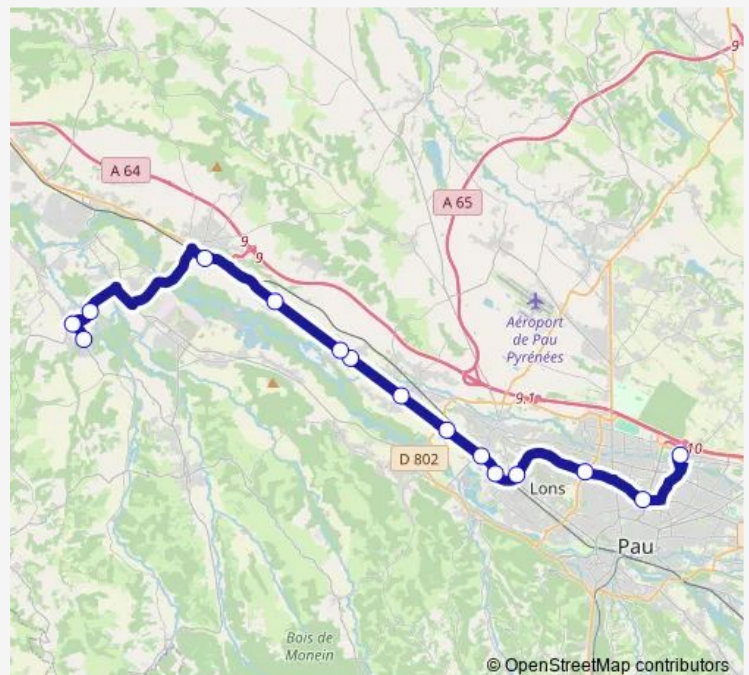

LABASTIDE CEZ. - Labast Céz RD817 (2)

Gare SNCF (2)

Piscine (2)

Place Jules Verne

Canastel (2)

Route schedule

Centre Hospitalier — Canastel (2)

Monday 12:05-19:10

Tuesday 12:05-19:10

Wednesday 12:05-19:10

Thursday 12:05-19:10

Friday 12:05-19:10

Saturday 12:05-19:10

Sunday —

Route info

Direction: Centre Hospitalier

Stops: 15

Trip Duration: 0 hour 54 min

0522 — PAU - Artix - Mourenx

BusMaps

Direction

Canastel — Gare SNCF

4 stops

[Open route schedule](#)

Canastel

Place Jules Verne

Piscine

Gare SNCF

Route schedule

Canastel — Gare SNCF

Monday	08:00-18:35
Tuesday	08:00-18:35
Wednesday	08:00-18:35
Thursday	08:00-18:35
Friday	08:00-18:35
Saturday	08:00
Sunday	—

Route info