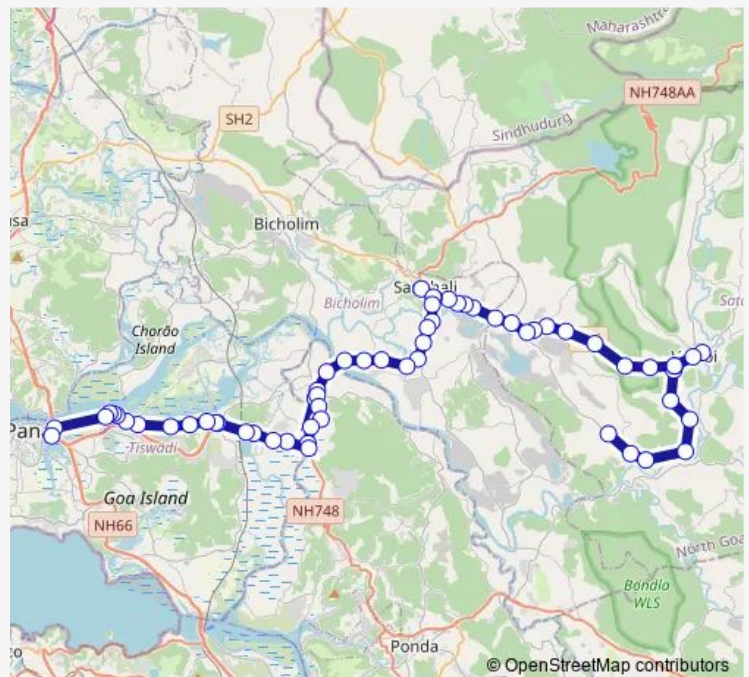

### Route info

Direction: Advoi

Stops: 62

Trip Duration: 2 hour 0 min

PRV34 — Panaji - Advoi via Marcel

Pratapnagar

Harvale

Housing Board