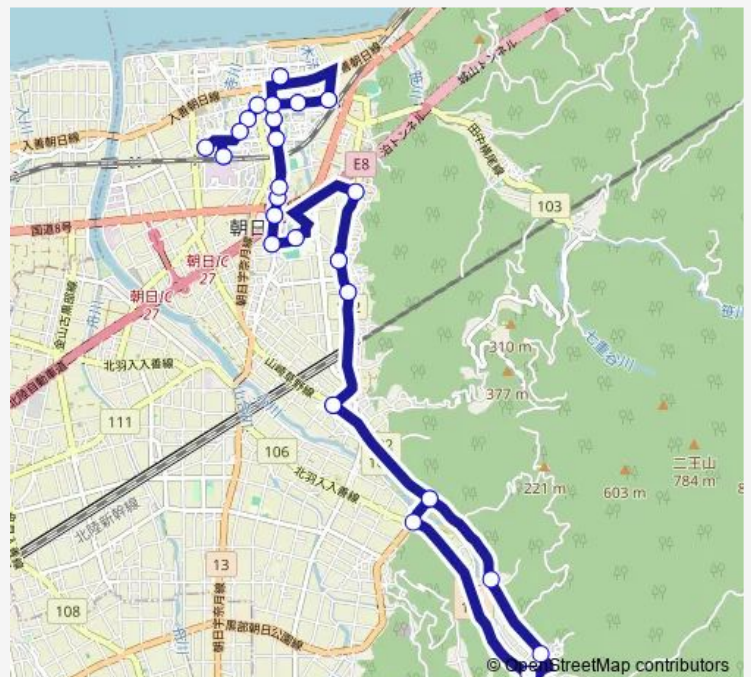

Cable car [南保線] 最終便 (泊駅 ~ 南保方面 ~ 泊駅)

[Go to website](#)

Direction

undefined — undefined

0 stops

[Open route schedule](#)

Route schedule

undefined — undefined

Monday 16:00

Tuesday 16:00

Wednesday 16:00

Thursday 16:00

Friday 16:00

Saturday —

Sunday —

Route info

Direction:

Stops: 0

Trip Duration: — min

[南保線] 最終便 (泊駅 ~ 南保方面 ~ 泊駅)