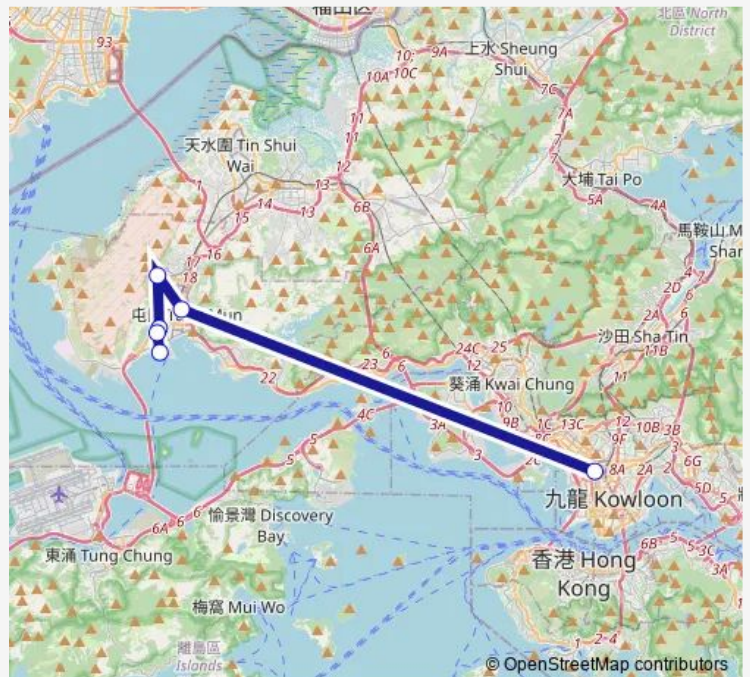

Route schedule

BUTE STREET, NEAR MONGKOK EXCHANGE — WU CHUI ROAD, NEAR WU BOON HOUSE, WU KING ES-TATE

Monday	00:10-05:25
Tuesday	00:10-05:25
Wednesday	00:10-05:25
Thursday	00:10-05:25
Friday	00:10-05:25
Saturday	00:10-05:25
Sunday	00:10-05:25

Route info

Direction: BUTE STREET, NEAR MONGKOK EX-CHANGE

Stops: 6

Trip Duration: 0 hour 56 min

MING KUM ROAD, OPPOSITE TO LR MING KUM STOP

BUTE STREET, NEAR MONGKOK EXCHANGE