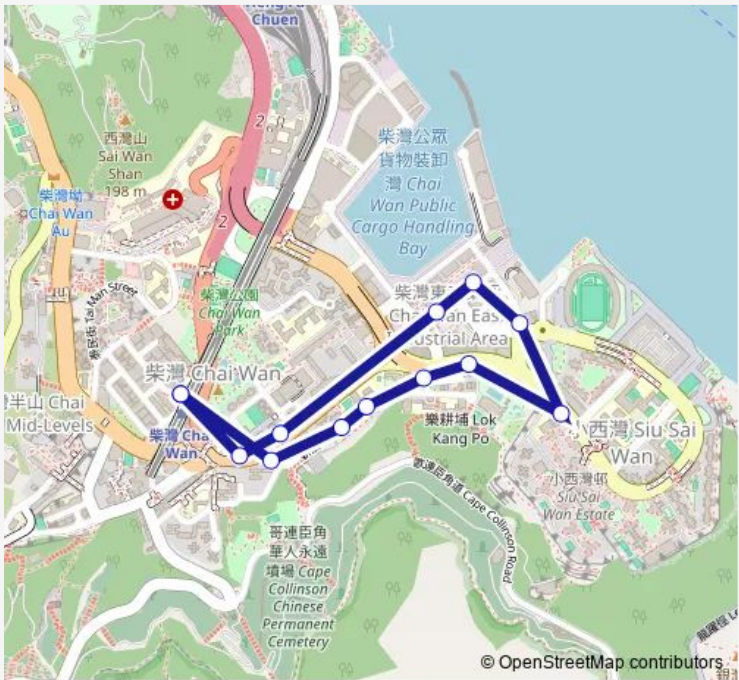

**Bus 47S Chai WAN Station - Harmony Garden (Circular)
(Shortworking Trips)**

[Go to website](#)

Direction
Chai WAN Station Public Transport Interchange — Chai WAN Station Public Transport Interchange

13 stops

[Open route schedule](#)

- Chai WAN Station Public Transport Interchange
- Chai WAN Road, Outside Winner Centre
- CHAI WAN ROAD, OUTSIDE WALTON ESTATE|CHAI WAN ROAD NEAR TAK HEY HOUSE
- Fung YIP Street, Outside Kailey Industrial Centre
- FUNG YIP STREET NEAR YEUNG YIU SUNG INDUSTRIAL BUILDING|FUNG YIP STREET, NEAR SUN YIP STREET
- SUN YIP STREET, OUTSIDE COMMERCIAL TOWER 8
- SIU SAI WAN ROAD, OUTSIDE THE HONG KONG COUNCIL FOR ACCREDITATION OF ACADEMIC AND VOCATIONAL QUALIFICATIONS|SIU SAI WAN ROAD, NEAR HIU TSUI STREET|SIU SAI WAN ROAD, HK-CAAVQ
- CHAI WAN ROAD, NEAR FU SHING COURT
- WING PING STREET NEAR SUN TAK HOUSE|WING PING STREET, OUTSIDE SUN TAK HOUSE
- SUN HA STREET, NEAR CHAI WAN ESTATE
- SUN HA STREET, OUTSIDE LOK HIN TERRACE
- SUN HA STREET, NEAR CHAI WAN MUNICIPAL SERVICES BUILDING|SAN HA STREET NEAR CHAI WAN MUNICIPAL SERVICES BUILDING
- Chai WAN Station Public Transport Interchange

Route schedule
Chai WAN Station Public Transport Interchange — Chai WAN Station Public Transport Interchange

Monday	06:00-20:00
Tuesday	06:00-20:00
Wednesday	06:00-20:00
Thursday	06:00-20:00
Friday	06:00-20:00
Saturday	06:00-20:00
Sunday	06:00-20:00

Route info
Direction: Chai WAN Station Public Transport Interchange
Stops: 13
Trip Duration: 0 hour 14 min

■ 47S — Chai WAN Station - Harmony Garden (Circular) (Shortworking Trips) **BusMaps**

47S Bus time schedules and route maps are available in an offline PDF at busmaps.com. Use the busmaps.com website to see live bus times, train schedule or subway schedule, and step-by-step directions for all public transit in Lok Hin Terrace