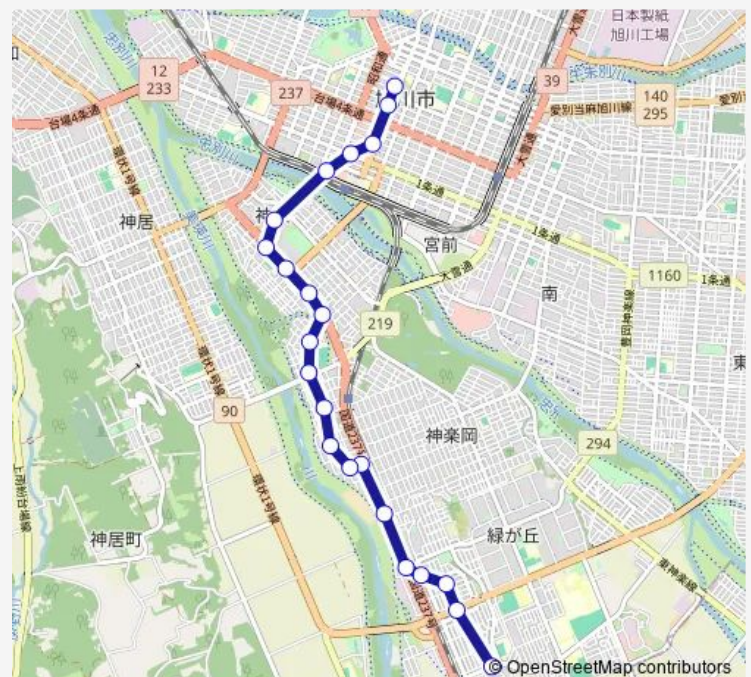

Thursday 07:55-18:25

Friday 07:55-18:25

Saturday 07:55-18:25

Sunday 07:55-18:25

Route info

Direction: ごりょう公園前

Stops: 22

Trip Duration: 0 hour 32 min