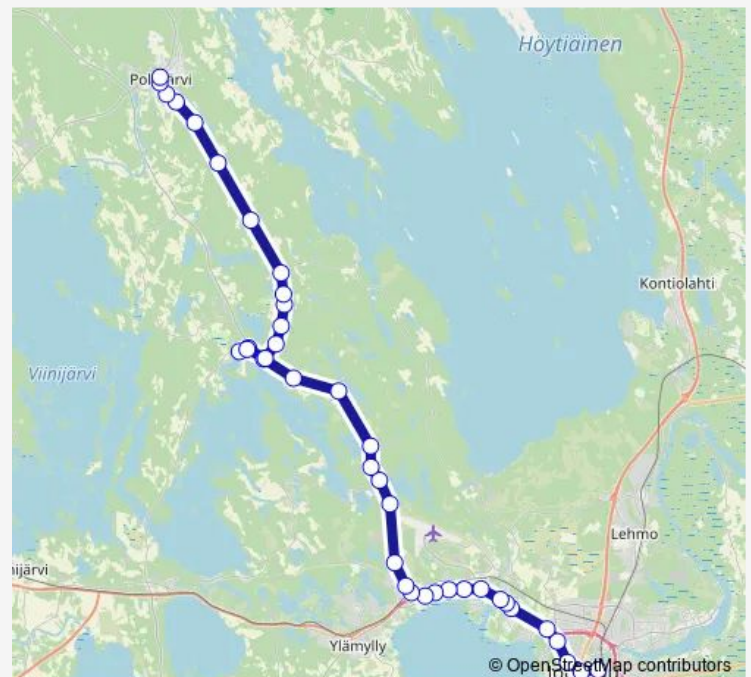

Bus Joensuu - Kuorevaara - Polvijärvi

[Go to website](#)

Direction

Joensuu, linja-autoasema — Polvijärvi las

39 stops

[Open route schedule](#)

Joensuu, linja-autoasema

Kauppatori L

Yliopisto P

Kaislaku P

Siilainen L

Noljakka L

Marjalantie L

Kuusela L

Marjala L

Lepikkoranta L

Lentoasemantie L

Karttulantie, L

Pakomaja, L

Välikankaan liittymä P

Välikangas P

Heinälammentie P

Vaivio th P

Pieni-Polvijärventie P

Harila P

Valkeisenmäki P

Viitalahti P

Route schedule

Joensuu, linja-autoasema — Polvijärvi las

Monday 14:10

Tuesday 14:10

Wednesday 14:10

Thursday 14:10

Friday 14:10

Saturday —

Sunday —

Route info

Direction: Joensuu, linja-autoasema

Stops: 39

Trip Duration: 0 hour 50 min

Joensuu - Kuorevaara - Polvijärvi