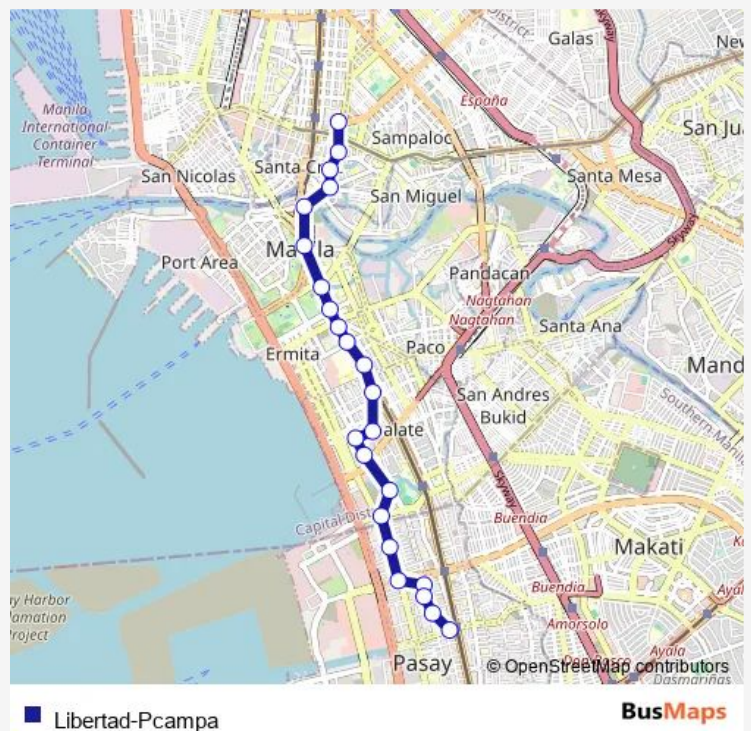

### Direction

España Blvd / Quezon Blvd Intersection, Manila — P. Villanueva, Lungsod ng Pasay

23 stops

[Open route schedule](#)

- España Blvd / Quezon Blvd Intersection, Manila
- Quezon Blvd, Manila
- Quezon Blvd, Manila
- Quezon Blvd, Manila
- Quezon Bridge, Manila
- Taft Ave, Manila
- Ayala Blvd / Taft Avenue Intersection, Manila
- Taft Ave / T.M. Kalaw Intersection, Manila
- Taft Avenue, Manila
- Taft Ave / Padre Faura Intersection, Manila
- Taft Ave / Josefa Llanes Escoda Intersection, Manila
- Taft Ave, Manila
- San Andres Market, San Andres / Leveriza Intersection, Manila
- M Adriatico / San Andres Intersection, Manila
- Hotel Victoria, M Adriatico, Manila
- Rizal Memorial Track and Football Stadium, M Adriatico, Manila
- HP Village Square, Pablo Ocampo Sr., Manila
- Sinciego / F.B. Harrison St Intersection, Lungsod ng Pasay, Makati City
- Senator Gil Puyat Ave, Lungsod ng Pasay, Manila

### Route schedule

España Blvd / Quezon Blvd Intersection, Manila — P. Villanueva, Lungsod ng Pasay

Monday	00:00
Tuesday	00:00
Wednesday	00:00
Thursday	00:00
Friday	00:00
Saturday	00:00
Sunday	00:00

### Route info

Direction: España Blvd / Quezon Blvd Intersection, Manila

Stops: 23

Trip Duration: 0 hour 37 min

Leveriza, Lungsod ng Pasay

Park Ave, Lungsod ng Pasay

Leveriza, Lungsod ng Pasay

P. Villanueva, Lungsod ng Pasay

## Direction

Taft Ave / College Rd Intersection, Lungsod ng Pasay —  
Claro M. Recto Ave / Quezon Blvd Intersection, Manila

22 stops

[Open route schedule](#)

Taft Ave / College Rd Intersection, Lungsod ng Pasay