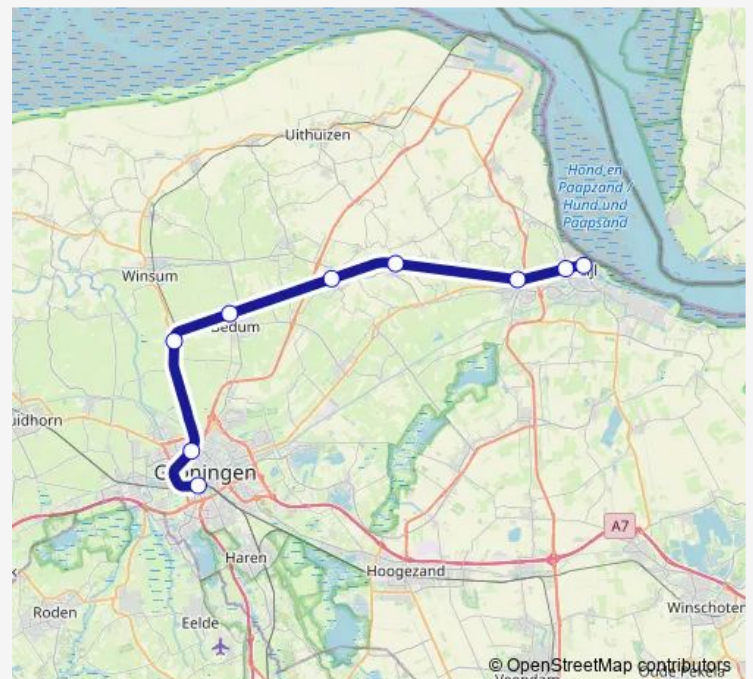

Rail Stoptrein RS5 Groningen <-> Delfzijl St37700

[Go to website](#)**Direction**

Groningen — Delfzijl

9 stops

[Open route schedule](#)

Groningen

Groningen Noord

Sauwerd

Bedum

Stedum

Loppersum

Appingedam

Delfzijl West

Delfzijl

Route schedule

Groningen — Delfzijl

Monday —

Tuesday —

Wednesday —

Thursday —

Friday 05:48

Saturday —

Sunday —

Route info

Direction: Groningen

Stops: 9

Trip Duration: 0 hour 37 min

■ Stoptrein RS5 — Groningen <-> Delfzijl St37700

Direction

Delfzijl — Groningen

9 stops

[Open route schedule](#)