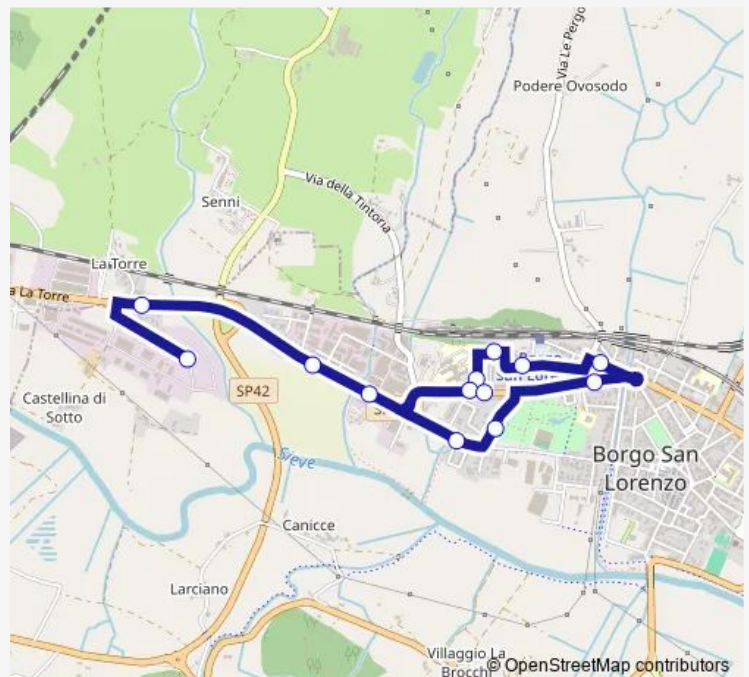

Direction

Bagnone — Borgo Ospedale_V

13 stops

[Open route schedule](#)

Bagnone

La Torre_V

Soterna_V

Bosso Di Sotto_V

Borgo Ospedale_V

Route schedule

Bagnone — Borgo Ospedale_V

Monday 07:30

Tuesday 07:30

Wednesday 07:30

Thursday 07:30

Friday 07:30

Saturday —

Sunday —

Route info

Direction: Bagnone

Stops: 13

Trip Duration: 0 hour 13 min

319_5 Bus time schedules and route maps are available in an offline PDF at busmaps.com. Use the busmaps.com website to see live bus times, train schedule or subway schedule, and step-by-step directions for all public transit in Borgo San Lorenzo