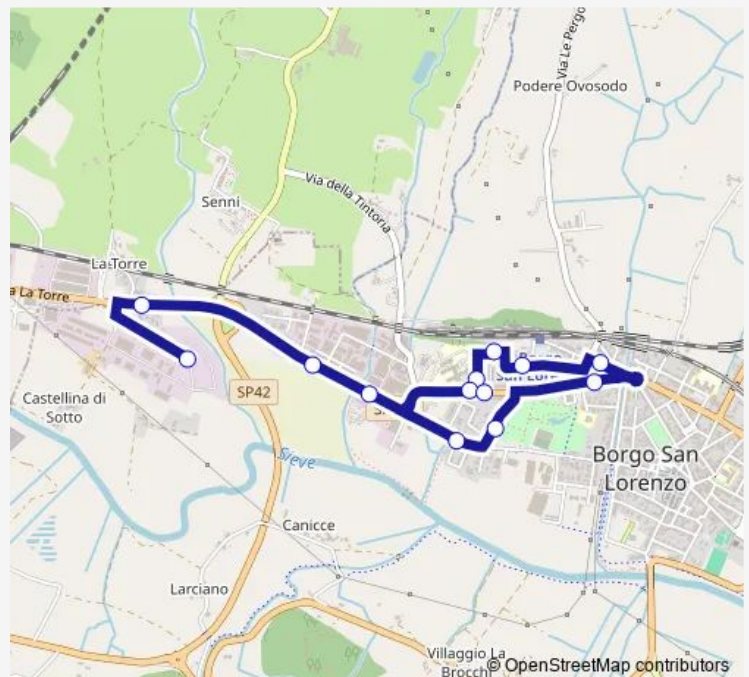

Direction

Bagnone — Borgo Ospedale_V

13 stops

[Open route schedule](#)

Bagnone

La Torre_V

Soterna_V

Bosso Di Sotto_V

Borgo Ospedale_V

Route schedule

Bagnone — Borgo Ospedale_V

Monday 07:30

Tuesday 07:30

Wednesday 07:30

Thursday 07:30

Friday 07:30

Saturday —

Sunday —

Route info

Direction: Bagnone

Stops: 13

Trip Duration: 0 hour 13 min

319_5 Bus time schedules and route maps are available in an offline PDF at busmaps.com. Use the busmaps.com website to see live bus times, train schedule or subway schedule, and step-by-step directions for all public transit in Borgo San Lorenzo