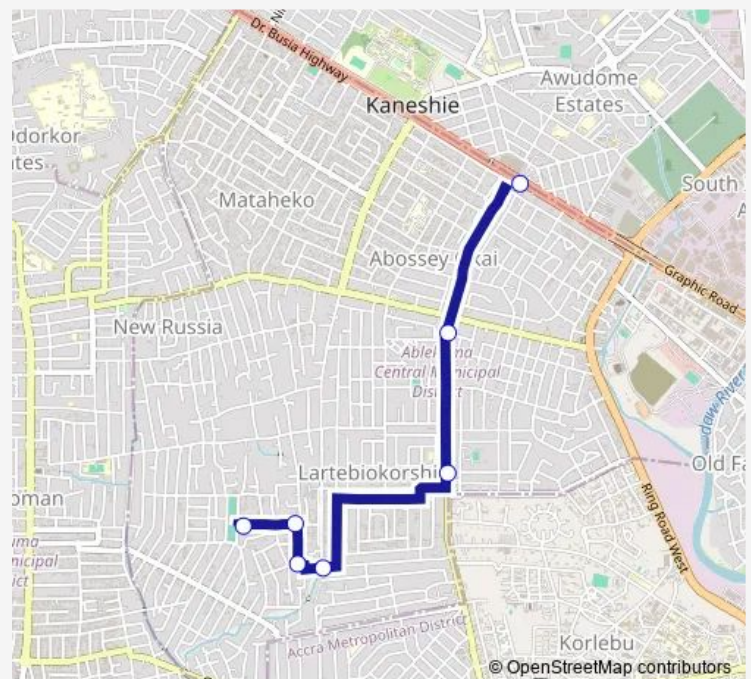

Bus 267B Soko Station to Kaneshie Mkt Cmplx

[Go to website](#)

Direction

Terminal Soko Station — Terminal Kaneshie Mkt Cmplx

7 stops

[Open route schedule](#)

Terminal Soko Station

Church of Christ

Curve 2 405

Bridge 267

Radio Gold 995

Kasoa Station

Terminal Kaneshie Mkt Cmplx

Route schedule

Terminal Soko Station — Terminal Kaneshie Mkt Cmplx

Monday 10:24

Tuesday 10:24

Wednesday 10:24

Thursday 10:24

Friday 10:24

Saturday 10:24

Sunday 10:24

Route info

Direction: Terminal Soko Station

Stops: 7

Trip Duration: 0 hour 16 min

■ 267B — Soko Station to Kaneshie Mkt Cmplx

267B Bus time schedules and route maps are available in an offline PDF at busmaps.com. Use the busmaps.com website to see live bus times, train schedule or subway schedule, and step-by-step directions for all public transit in Accra