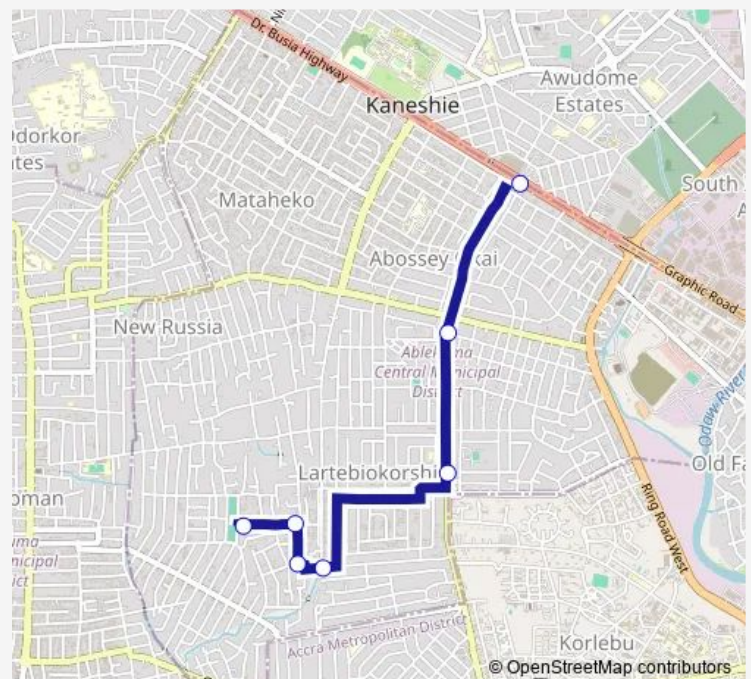

Bus 267b Soko Station to Kaneshie Mkt Cmplx

[Go to website](#)

Direction

Terminal Soko Station — Terminal Kaneshie Mkt Cmplx

7 stops

[Open route schedule](#)

Terminal Soko Station

Church of Christ

Curve 2 405

Bridge 267

Radio Gold 995

Kasoa Station

Terminal Kaneshie Mkt Cmplx

Route schedule

Terminal Soko Station — Terminal Kaneshie Mkt Cmplx

Monday 10:24

Tuesday 10:24

Wednesday 10:24

Thursday 10:24

Friday 10:24

Saturday 10:24

Sunday 10:24

Route info

Direction: Terminal Soko Station

Stops: 7

Trip Duration: 0 hour 16 min

■ 267b — Soko Station to Kaneshie Mkt Cmplx

267b Bus time schedules and route maps are available in an offline PDF at busmaps.com. Use the busmaps.com website to see live bus times, train schedule or subway schedule, and step-by-step directions for all public transit in Accra