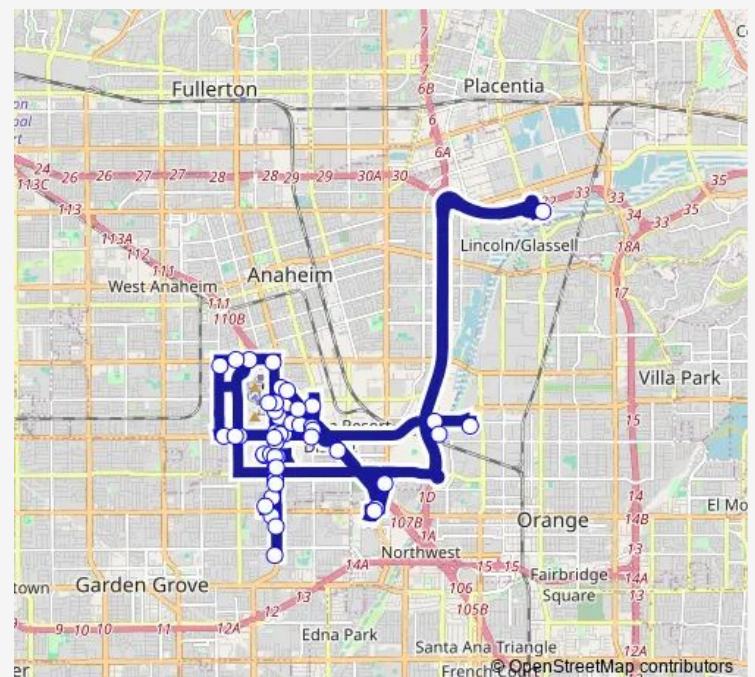

Harbor Blvd. NB @ East Shuttle Area

Peacock - Candlewood

Cambria Resort Complex

Hampton Inn Anaheim

The Viv Hotel

Route schedule

Embassy South, Hilton Garden & Hampton Gg — Artic Bay 12/13 (Honda Center/Angel Stadium stop)

Monday	21:00
Tuesday	21:00
Wednesday	21:00
Thursday	21:00
Friday	21:00
Saturday	21:00
Sunday	21:00

Route info

Direction: Embassy South, Hilton Garden & Hampton Gg

Stops: 47

Trip Duration: 3 hour 12 min

■ Limited — Limited Service

Element - Suncoast

ALO - Ayres Hotels

Hotel Fera

Embassy Suites Orange

7 Toy Story Deviated Stop

Anaheim Marriott Convention Center

Anaheim Convention Center Grand Plaza

Clarion Hotel - Convention Way

Westin Anaheim

Best Western Pavilions

Best Western Stovall's Inn

Staybridge Suites Anaheim

Manchester Duo

Disneyland Main Transportation Center - 15

Sonesta Hotels

Embassy Suites North