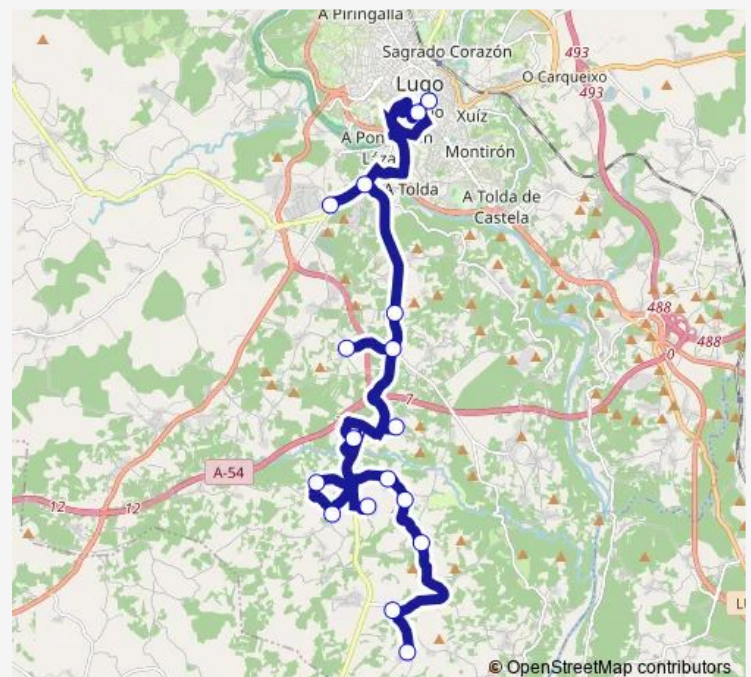

Lugo E.A. — S. Xoan DO Campo (Dársena)

Monday 14:30

Tuesday 14:30

Wednesday 14:15

Thursday —

Friday 14:15

Saturday —

Sunday —

Route info

Direction: Lugo E.A.

Stops: 17

Trip Duration: 0 hour 49 min

■ XG890010 — Lugo E.A.-S. Xoan do Campo (dársena)

Direction

S. Xoan DO Campo (Dársena — Lugo E.A.

17 stops

[Open route schedule](#)

S. Xoan DO Campo (Dársena

Lamaboa

Argonde(Xiro)

Santa María de Fixós

SRA Maria DE Fixos

Santiago DE SAA (Dársena)

Castro Alfonsin

Friday 07:56

Saturday —

Sunday —

Route info

Direction: S. Xoan DO Campo (Dársena

Stops: 17

Trip Duration: 0 hour 49 min

XG890010 Bus time schedules and route maps are available in an offline PDF at busmaps.com. Use the busmaps.com website to see live bus times, train schedule or subway schedule, and step-by-step directions for all public transit in Lugo