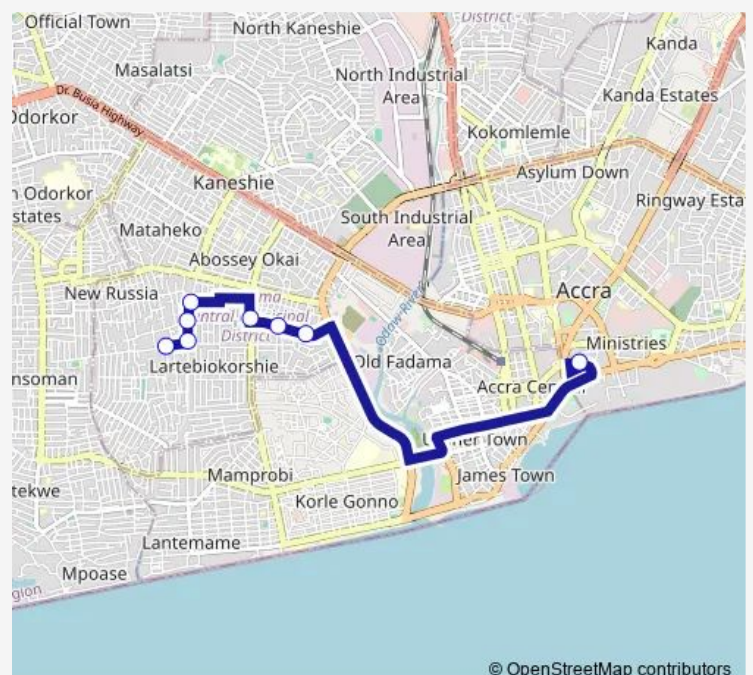

Bus 522A Accra New Tema Station to Sukura Station

[Go to website](#)

Direction

Terminal Accra New Tema Station — Terminal Sukura Station

8 stops

[Open route schedule](#)

Terminal Accra New Tema Station

Nyame Aka

Zongo Market

Pipe-Ena

Banku Junction

Banku Junction

Borla Junction 1

Terminal Sukura Station

Route schedule

Terminal Accra New Tema Station — Terminal Sukura Station

Monday 14:15

Tuesday 14:15

Wednesday 14:15

Thursday 14:15

Friday 14:15

Saturday 14:15

Sunday 14:15

Route info

Direction: Terminal Accra New Tema Station

Stops: 8

Trip Duration: 0 hour 24 min

© OpenStreetMap contributors

522A — Accra New Tema Station to Sukura Station

BusMaps

522A Bus time schedules and route maps are available in an offline PDF at busmaps.com. Use the busmaps.com website to see live bus times, train schedule or subway schedule, and step-by-step directions for all public transit in Accra