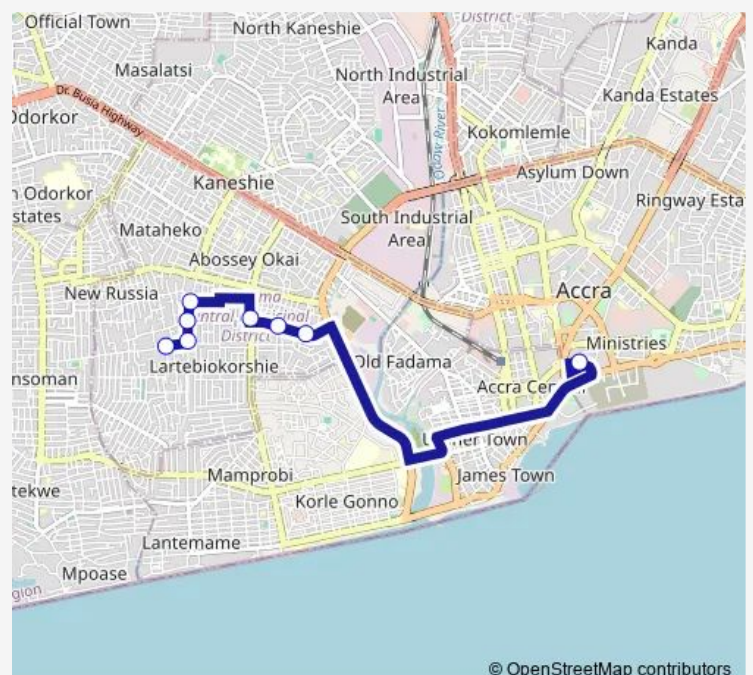

### Direction

Terminal Accra New Tema Station — Terminal Sukura Station

8 stops

[Open route schedule](#)

Terminal Accra New Tema Station

Nyame Aka

Zongo Market

Pipe-Ena

Banku Junction

Banku Junction

Borla Junction 1

Terminal Sukura Station

### Route schedule

Terminal Accra New Tema Station — Terminal Sukura Station

Monday 14:15

Tuesday 14:15

Wednesday 14:15

Thursday 14:15

Friday 14:15

Saturday 14:15

### Route info

Direction: Terminal Accra New Tema Station

Stops: 8

Trip Duration: 0 hour 24 min

© OpenStreetMap contributors

522a — Accra New Tema Station to Sukura Station

522a Bus time schedules and route maps are available in an offline PDF at [busmaps.com](https://busmaps.com). Use the [busmaps.com](https://busmaps.com) website to see live bus times, train schedule or subway schedule, and step-by-step directions for all public transit in Accra