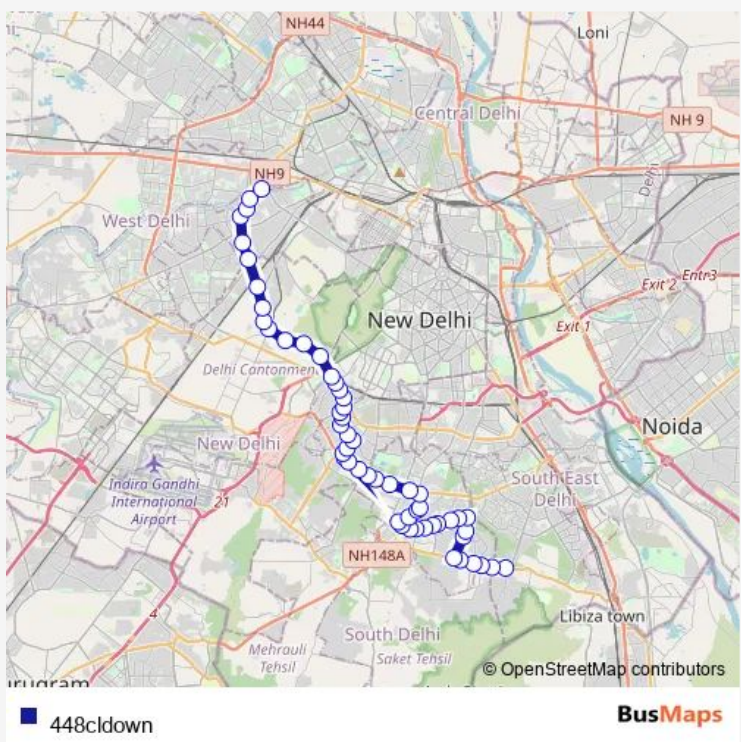

Bus 448cldown

[Go to website](#)

Direction
 Hamdard Nagar / Sangam Vihar — Punjabi Bagh Terminal
 54 stops
[Open route schedule](#)

- Hamdard Nagar / Sangam Vihar
- Batra Hospital (Satya Narayan Mandir)
- Vayu Sena Bad (Tigri)
- Khanpur Extension / Devli Crossing
- Ambedkar Nagar Depot
- Ambedkar Nagar Terminal
- Pushp Vihar
- Pushpa Bhawan
- Sheikh Sarai Phase 2
- Vocational College
- Psri
- Khirki Village
- Hauz Rani
- Haujrani / Maxhospital
- Press Enclave
- Saket A block(Malviya Nagar Metro Station)
- PNB Geetanjali
- Geetanjali Enclave
- Aurobindo College
- Malviya Nagar
- Begumpur (Malviya Nagar)

Route schedule
 Hamdard Nagar / Sangam Vihar — Punjabi Bagh Terminal

Monday	05:58-18:54
Tuesday	05:58-18:54
Wednesday	05:58-18:54
Thursday	05:58-18:54
Friday	05:58-18:54
Saturday	05:58-18:54
Sunday	05:58-18:54

Route info
 Direction: Hamdard Nagar / Sangam Vihar
 Stops: 54
 Trip Duration: 1 hour 55 min

Bhavishya Nidhi Enclave

Panchsheel Club (Sarv Priya Vihar)

IIT Gate

Jia Sarai

IIT Hostel

Istm

Munirka Family Planning