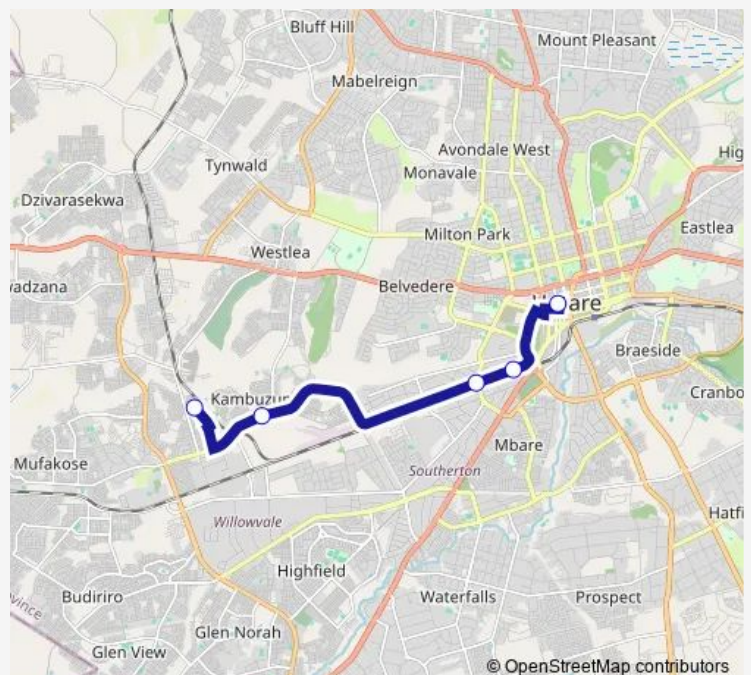

Communal Taxi Service Sisonke Shopping Centre Kambuzuma to Copacabana Rank

[Go to website](#)

Direction

Sisonke Shopping Centre — Copacabana Rank

5 stops

[Open route schedule](#)

Sisonke Shopping Centre

Thuli Fuel

Imperial Plastics

Cottco Zimbabwe

Copacabana Rank

Route schedule

Sisonke Shopping Centre — Copacabana Rank

Monday	12:59
Tuesday	12:59
Wednesday	12:59
Thursday	12:59
Friday	12:59
Saturday	12:59
Sunday	12:59

Route info

Direction: Sisonke Shopping Centre

Stops: 5

Trip Duration: 0 hour 25 min

Communal Taxi Service time schedules and route maps are available in an offline PDF at busmaps.com. Use the busmaps.com website to see live bus times, train schedule or subway schedule, and step-by-step directions for all public transit in Harare