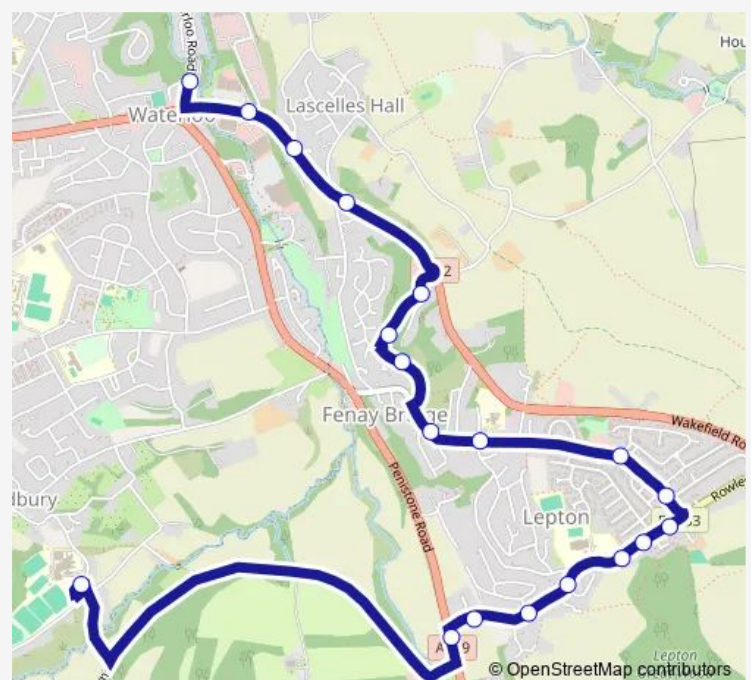

Route schedule

King James High School Grounds — Waterloo Rd Woburn Drive

Monday 15:10

Tuesday 15:10

Wednesday 15:10

Thursday 15:10

Friday 15:10

Saturday —

Sunday —

Route info

Direction: King James High School Grounds

Stops: 18

Trip Duration: 0 hour 13 min

■ K80

Direction

Waterloo Rd Woburn Drive — King James High School Grounds

19 stops

[Open route schedule](#)

Waterloo Rd Woburn Drive

Tandem Way

Quarry Lane

Lascalles Hall Road

Croft Flat Drive Wakefield Rd

Croft Flat Drive Thorgrow Close

Tuesday 07:50

Wednesday 07:50

Thursday 07:50

Friday 07:50

Saturday —

Sunday —

Route info

Direction: Waterloo Rd Woburn Drive