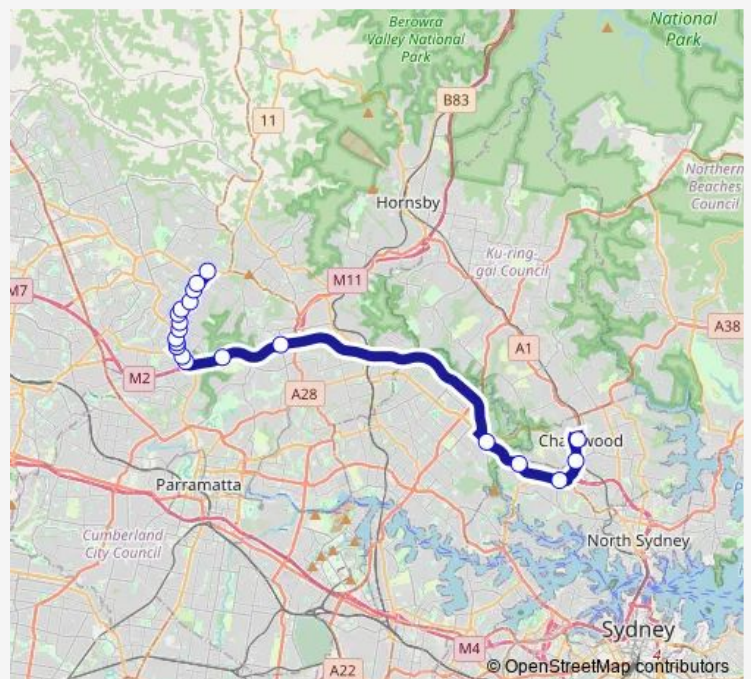

Pacific Hwy Before Mowbray Rd

Lane Cove Interchange, Longueville Rd, Stand C

Epping Rd After Sam Johnson Way

Epping Rd Before Pittwater Rd

M2 - Oakes Rd Interchange

M2 - Barclay Rd Interchange

Windsor Rd After Torrs St

Windsor Rd Before Charles St

Old Northern Rd After Windsor Rd

Stockland Baulkham Hills, Old Northern Rd

Old Northern Rd Opp Hill St

Old Northern Rd After Ackling St

Old Northern Rd At Chelsea Av

Tafe Baulkham Hills Campus, Old Northern Rd

Old Northern Rd At Oxley Av

Old Northern Rd After Excelsior Av

Old Northern Rd Opp Church St

Old Northern Rd After Benaara Gdns

Castle Hill Interchange, Old Castle Hill Rd, Stand B

Route schedule

Chatswood Station, Railway St, Stand J — Castle Hill Interchange, Old Castle Hill Rd, Stand B

Monday	15:30-19:25
Tuesday	15:30-19:25
Wednesday	15:30-19:25
Thursday	15:30-19:25
Friday	15:30-19:25
Saturday	—
Sunday	—

Route info

Direction: Chatswood Station, Railway St, Stand J

Stops: 20

Trip Duration: 0 hour 57 min