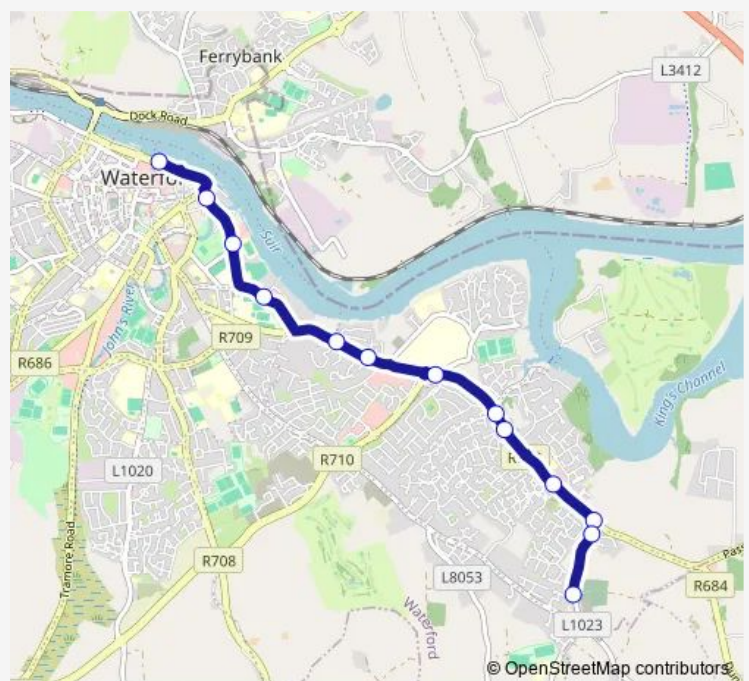

Becketts Bar

Knockboy

Ballygunner

Route schedule

The Clock Tower — Ballygunner

Monday 08:00-18:00

Tuesday 08:00-18:00

Wednesday 08:00-18:00

Thursday 08:00-18:00

Friday 08:00-18:00

Saturday —

Sunday —

Route info

Direction: The Clock Tower

Stops: 13

Trip Duration: 0 hour 15 min

■ 627 — Ballygunner Waterford - Waterford, Clock Tower
The Quay

Direction

Ballygunner — Sallypark

20 stops

[Open route schedule](#)

Ballygunner

Knockboy

Riverview

Saturday —

Sunday —

Route info

Direction: Ballygunner

Stops: 20

Trip Duration: 0 hour 22 min

627 Bus time schedules and route maps are available in an offline PDF at busmaps.com. Use the busmaps.com website to see live bus times, train schedule or subway schedule, and step-by-step directions for all public transit in Waterford