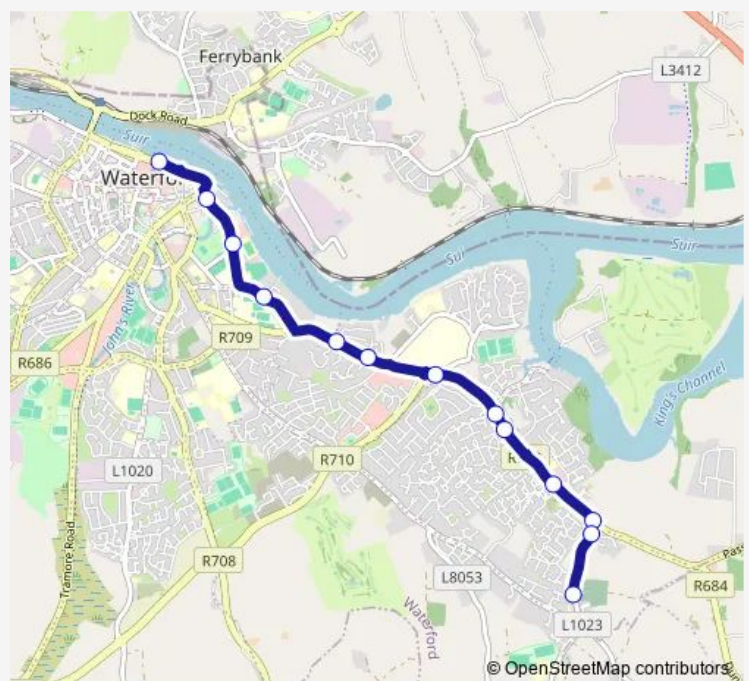

Bus 627 Ballygunner Waterford - Waterford, Clock Tower The Quay

[Go to website](#)

Direction

Ballygunner — Sallypark

20 stops

[Open route schedule](#)

- Ballygunner
- Knockboy
- Riverview
- Woodlands Hotel
- Dunmore Road
- Grantstown Park
- Collins Avenue
- Viewmount Park
- Waterford Hospital
- Leoville
- Glenville Park
- Newtown Road
- De La Salle School
- Lombard Street
- Clock Tower
- Merchants Quay
- Fairways
- Mullinabro Cross
- Newrath Cross
- Sallypark

Route schedule

Ballygunner — Sallypark

Monday	07:45-17:45
Tuesday	07:45-17:45
Wednesday	07:45-17:45
Thursday	07:45-17:45
Friday	07:45-17:45
Saturday	—
Sunday	—

Route info

Direction: Ballygunner

Stops: 20

Trip Duration: 0 hour 23 min

Direction

The Clock Tower — Ballygunner

13 stops

[Open route schedule](#)

The Clock Tower

Lombard Street

Dunmore Road

Newtown

Saturday —

Sunday —

Route info

Direction: The Clock Tower

Stops: 13

Trip Duration: 0 hour 15 min

627 Bus time schedules and route maps are available in an offline PDF at busmaps.com. Use the busmaps.com website to see live bus times, train schedule or subway schedule, and step-by-step directions for all public transit in Waterford