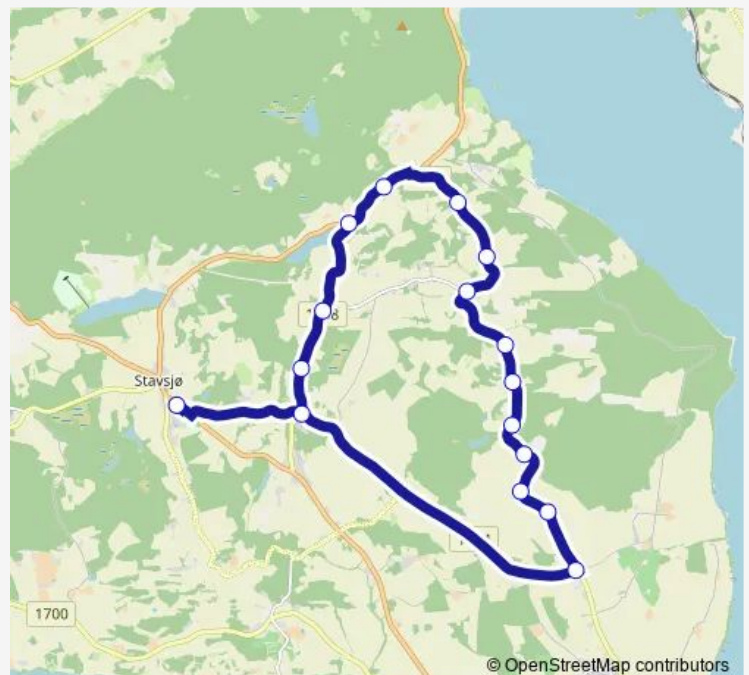

Tuesday 08:28

Wednesday 08:28

Thursday 08:28

Friday 08:28

Saturday —

Sunday —

Route info

Direction: Bergsmeieriet

Stops: 16

Trip Duration: 0 hour 24 min

© OpenStreetMap contributors

■ 627 — Duengerhøgda - Nes ungdomsskoe

BusMaps

627 Local Bus Service time schedules and route maps are available in an offline PDF at busmaps.com. Use the busmaps.com website to see live bus times, train schedule or subway schedule, and step-by-step directions for all public transit in Hamar