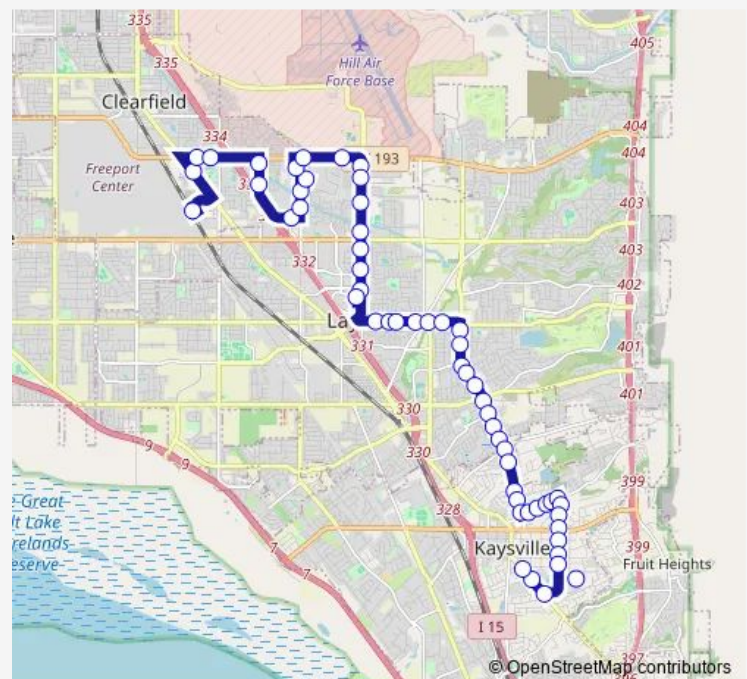

Gordon Ave @ 75 E

### Route schedule

Main St @ 211 S — Clearfield Station (Bay E)

Monday 06:37-20:45

Tuesday 06:37-20:45

Wednesday 06:37-20:45

Thursday 06:37-20:45

Friday 06:37-20:45

Saturday 07:30-18:41

### Route info

Direction: Main St @ 211 S

Stops: 46

Trip Duration: 0 hour 41 min

627 — Clfd Station / Detc

Gordon Ave @ 40 W

Gordon Ave @ 180 W

Gordon Ave @ 365 W

## Route info

Direction: Clearfield Station (Bay E)

Stops: 56

Trip Duration: 0 hour 45 min

Gordon Ave @ 402 E

Gordon Ave @ 570 E

Fairfield Rd @ 915 N

Fairfield Rd @ 735 N