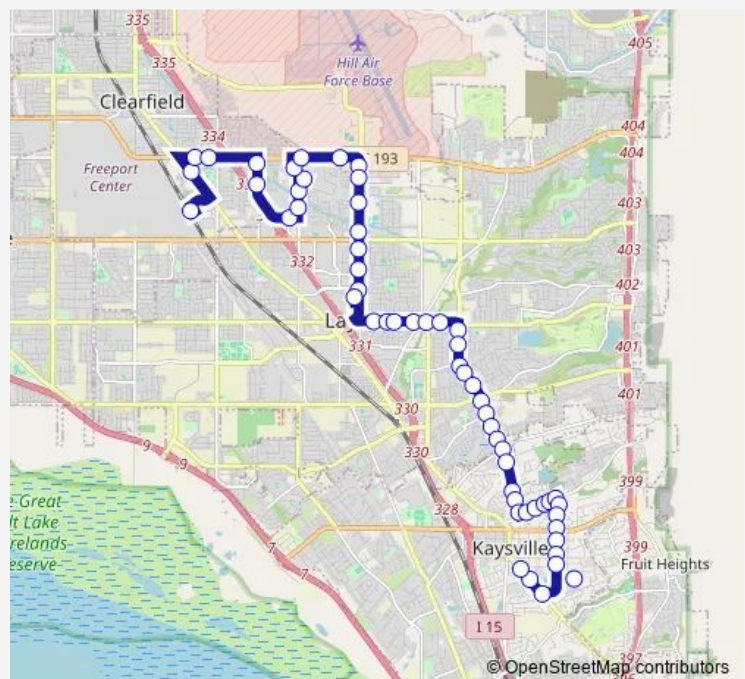

Gordon Ave @ 75 E

Route schedule

Main St @ 211 S — Clearfield Station (Bay E)

Monday 06:37-20:45

Tuesday 06:37-20:45

Wednesday 06:37-20:45

Thursday 06:37-20:45

Friday 06:37-20:45

Saturday 07:30-18:41

Sunday —

Route info

Direction: Main St @ 211 S

Stops: 46

Trip Duration: 0 hour 39 min

627 — Clfd Station / Dato

Gordon Ave @ 40 W

Gordon Ave @ 180 W

Gordon Ave @ 365 W

Layton Hills Mall

Hill Field Rd @ 1420 N

Hill Field Rd @ 1596 N

Hill Field Rd @ 1748 N

Hill Field Rd @ 1890 N

Hill Field Rd @ 2112 N

Stops: 56

Trip Duration: 0 hour 40 min

Gordon Ave @ 402 E

Gordon Ave @ 570 E

Fairfield Rd @ 915 N

Fairfield Rd @ 735 N

Fairfield Rd @ 447 N

Fairfield Rd @ 325 N