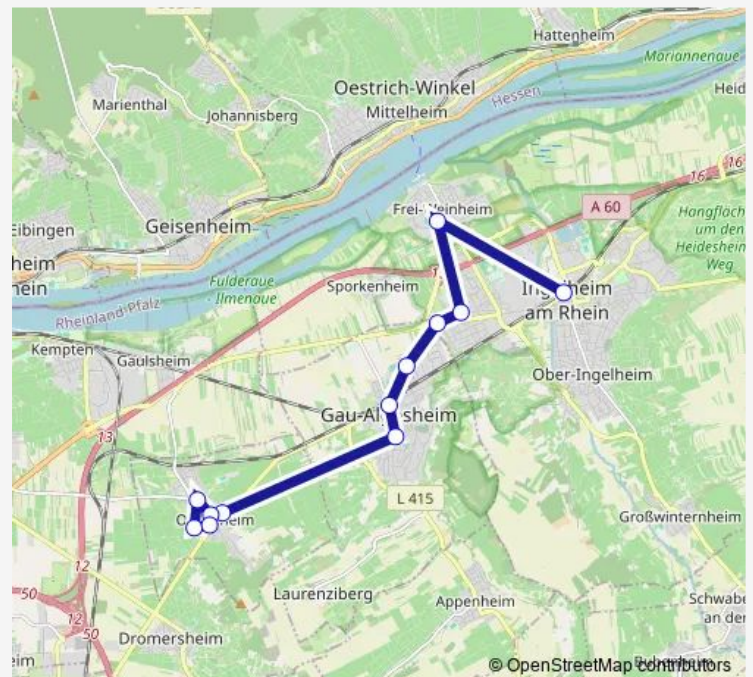

Route schedule

Ingelheim, Bahnhof — Ockenheim, Michelstraße

Monday 12:25-16:05

Tuesday 12:25-16:05

Wednesday 12:25-16:05

Thursday 12:25-16:05

Friday 12:25-13:15

Saturday —

Sunday —

Route info

Direction: Ingelheim, Bahnhof

Stops: 12

Trip Duration: 0 hour 32 min

Direction

Ockenheim, Poveglionostraße — Frei-Weinheim, A.-Schweitzer-S

13 stops

[Open route schedule](#)

Ockenheim, Poveglionostraße

Ockenheim, Dreschplatz

Ockenheim, Frankenstraße

Ockenheim, Michelstraße

Ockenheim, Winzerhalle

Gau-Algesheim, Radsporthalle

Gau-Algesheim, Schule

Stops: 14

Trip Duration: 0 hour 44 min

627 Bus time schedules and route maps are available in an offline PDF at busmaps.com. Use the busmaps.com website to see live bus times, train schedule or subway schedule, and step-by-step directions for all public transit in Ingelheim am Rhein