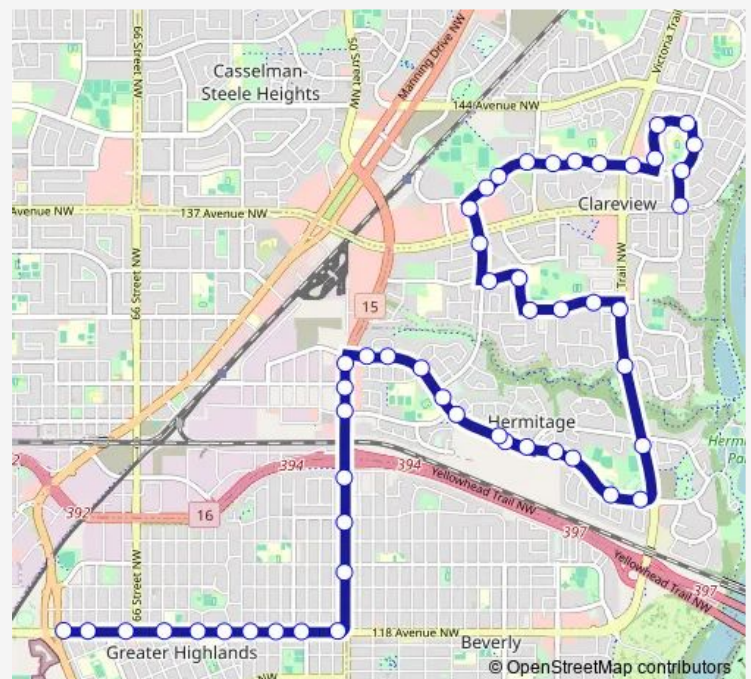

34 Street & 132a Avenue

31 Street & 132a Avenue

Victoria Trail & 132a Avenue

Route schedule

24 Street & 137 Avenue — 71 Street & 118 Avenue

Monday 08:21

Tuesday 08:21

Wednesday 08:21

Thursday 08:21

Friday 08:21

Saturday —

Sunday —

Route info

Direction: 24 Street & 137 Avenue

Stops: 51

Trip Duration: 0 hour 39 min

627 — Eastglen - Bannerman

Victoria Trail & 130 Avenue

Victoria Trail & Hooke Road

Victoria Trail & Hermitage Road

Hunt Road & Hermitage Road

Huffman Crescent W Ent & Hermitage Road

Hooke Road W & Hermitage Road

Direction: 70 Street & 118 Avenue

Stops: 52

Trip Duration: 0 hour 42 min

Hunt Road & Hermitage Road

Victoria Trail & Hermitage Road

Victoria Trail & Hooke Road

Victoria Trail & Clareview Road

Victoria Trail & 132a Avenue