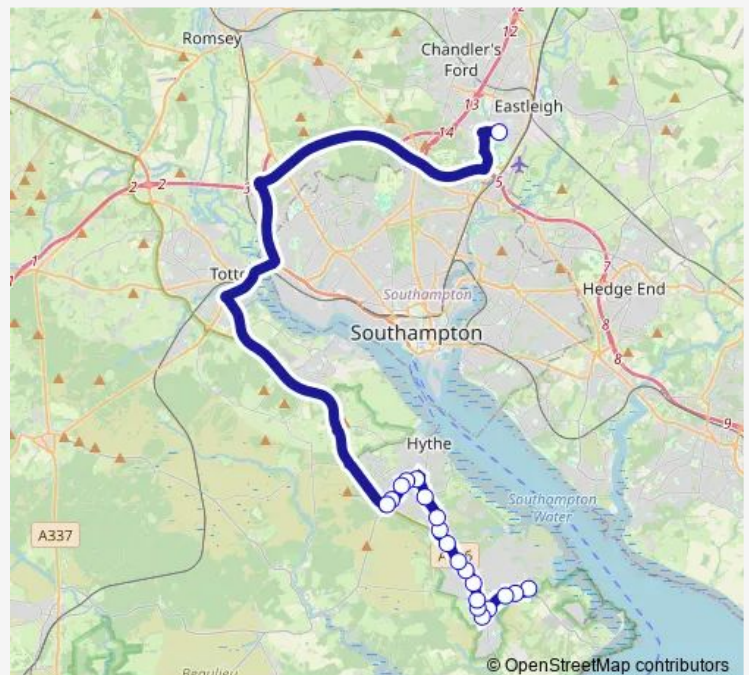

The Heath

Barton Peveril College

Route schedule

The Square — Barton Peveril College

Monday 09:20

Tuesday 07:20

Wednesday 07:20

Thursday 07:20

Friday 07:20

Saturday —

Sunday —

Route info

Direction: The Square

Stops: 20

Trip Duration: 1 hour 0 min

627

Direction

Barton Peveril College — The Square

22 stops

[Open route schedule](#)

Barton Peveril College

The Heath

St Andrews Church

Noads Way

Highlands Way

Hythe Hospital

Butts Ash Lane

Netley View

Hardley Roundabout

Lime Kiln Lane

New Forest Academy

Southbourne Avenue