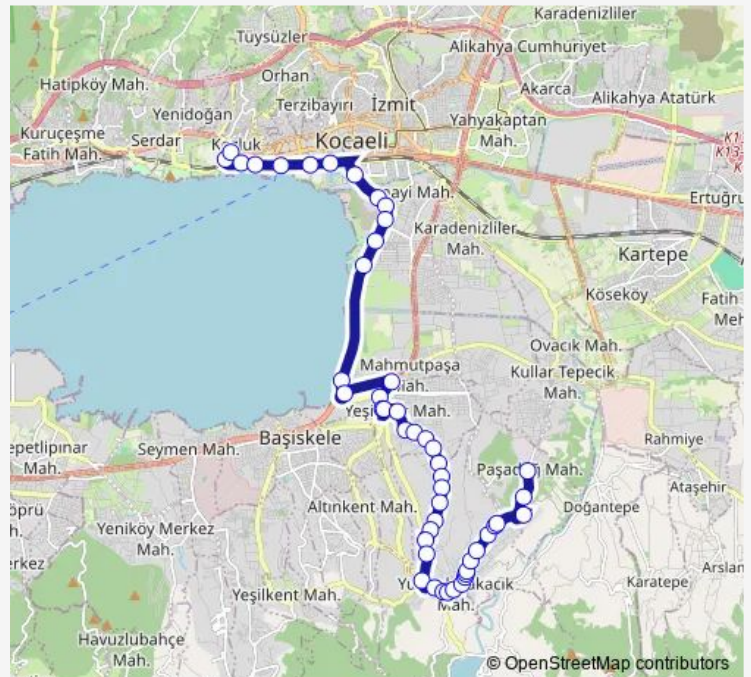

Thursday 01:00

Friday 01:00

Saturday —

Sunday —

Route info

Direction: Bati Terminali Peronlar

Stops: 49

Trip Duration: 0 hour 33 min

Thursday 01:00

Friday 01:00

Saturday —

Sunday —

Route info

Direction: Aritma Depolama Alanı

Stops: 44

Trip Duration: 0 hour 30 min