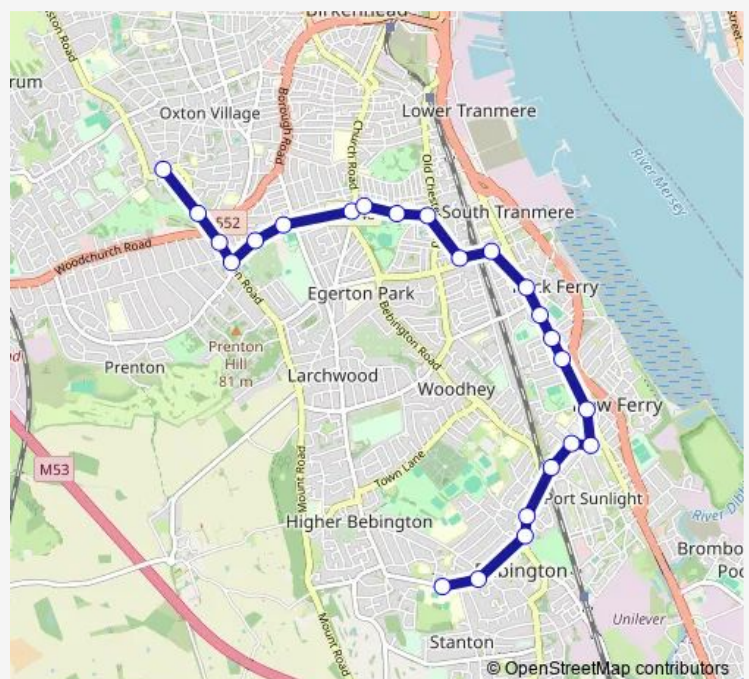

Woodchurch Lane

Prenton Road West

Waverley Grove

Parkhurst Road

Prenton Road East

Astonwood Road

Rosedale Road

Well Lane

Boundary Road

Brook Street

Parkside Road

Route schedule

Rose Mount — Wirral Grammar School for Girls B

Monday 08:09

Tuesday 08:09

Wednesday 08:09

Thursday 08:09

Friday 08:09

Saturday —

Sunday —

Route info

Direction: Rose Mount

Stops: 24

Trip Duration: 0 hour 31 min

627 — Ingestre Road / Rose Mount - Heath Road / Wirral Grammar School for Girls

The Grove

Abbots Drive

Wirral Grammar School for Girls B

627 Bus time schedules and route maps are available in an offline PDF at busmaps.com. Use the busmaps.com website to see live bus times, train schedule or subway schedule, and step-by-step directions for all public transit in Liverpool