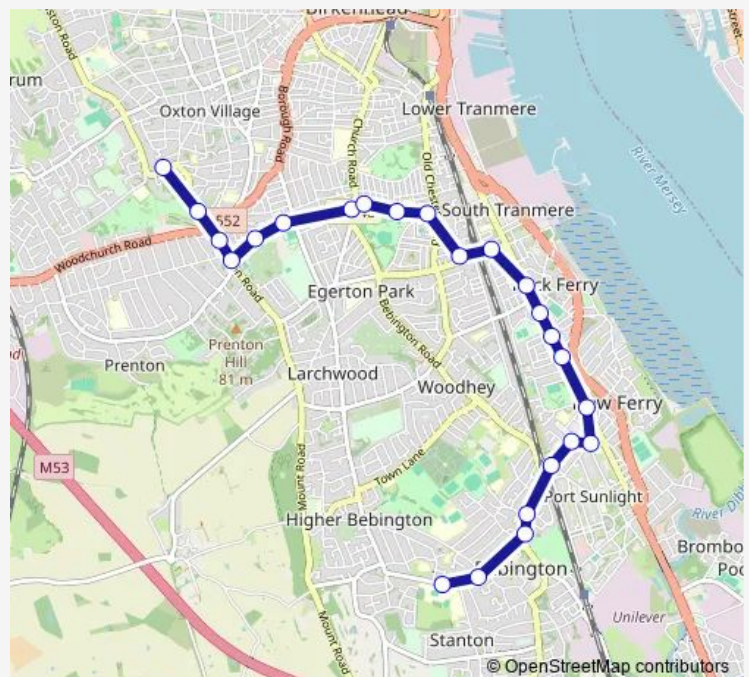

Woodchurch Lane

Prenton Road West

Waverley Grove

Parkhurst Road

Prenton Road East

Astonwood Road

Rosedale Road

Well Lane

Bedford Road

Rock Ferry Station

The Hawthornes

Knowsley Road

Platt Grove

Hassal Road

Earl Street

Circular Drive

Thursday 08:09

Friday 08:09

Saturday —

Sunday —

Route info

Direction: Rose Mount

Stops: 24

Trip Duration: 0 hour 31 min

627 — Ingestre Road / Rose Mount - Heath Road / Wirral Grammar School for Girls

The Grove

Abbots Drive

Wirral Grammar School for Girls B

627 Bus time schedules and route maps are available in an offline PDF at busmaps.com. Use the busmaps.com website to see live bus times, train schedule or subway schedule, and step-by-step directions for all public transit in Liverpool