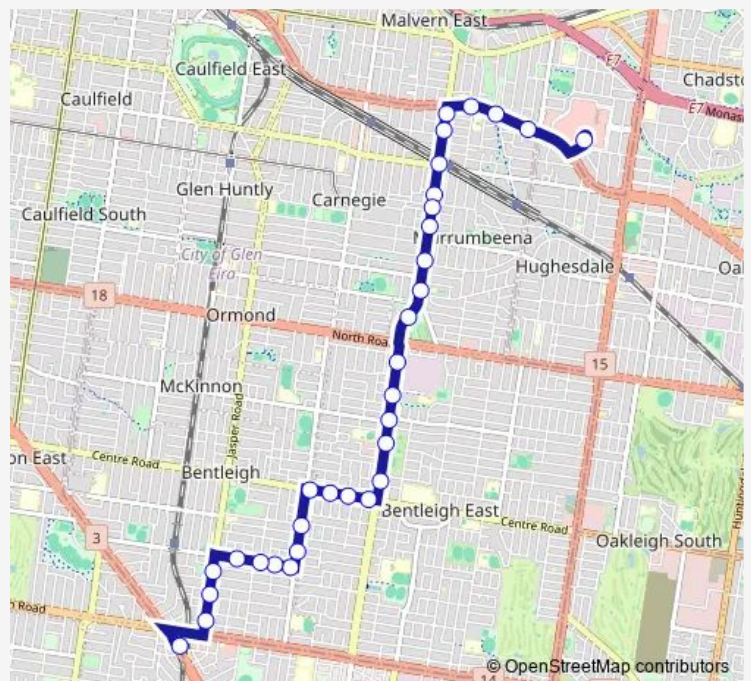

- Moorabbin Station/Nepean Hwy (Moorabbin)
- Brailsford Rd/Jasper Rd (Bentleigh)
- Uonga Rd/Jasper Rd (Bentleigh)
- Halley Park/Jasper Rd (Bentleigh)
- Wilma St/Patterson Rd (Bentleigh)
- Hobart St/Patterson Rd (Bentleigh)
- Montreal St/Patterson Rd (Bentleigh)
- Tucker Rd/Patterson Rd (Bentleigh)
- Purtell St/Tucker Rd (Bentleigh)
- Lawson St/Tucker Rd (Bentleigh)
- Centre Rd/Tucker Rd (Bentleigh)
- Alexander St/Centre Rd (Bentleigh East)
- Francesco St/Centre Rd (Bentleigh East)
- Centre Rd/East Boundary Rd (Bentleigh East)
- Charles St/East Boundary Rd (Bentleigh East)
- Glen Eira Sports and Aquatic Centre/East Boundary Rd (Bentleigh East)
- Shrewsbury St/East Boundary Rd (Bentleigh East)
- Bethwyn St/East Boundary Rd (Bentleigh East)
- Molden St/East Boundary Rd (Bentleigh East)

Route schedule

Moorabbin Station/Nepean Hwy (Moorabbin) — Chadstone Shopping Centre/Eastern Access Rd (Malvern East)

Monday	05:45-22:01
Tuesday	05:45-22:01
Wednesday	05:45-22:01
Thursday	05:45-22:01
Friday	05:45-22:01
Saturday	06:45-20:58
Sunday	08:10-21:01

Route info

Direction: Moorabbin Station/Nepean Hwy (Moorabbin)

Stops: 31

Trip Duration: 0 hour 30 min

627 — Waverley Gardens SC - Southland Sc

Duncan Mackinnon Reserve/Murrumbeena Rd (Bentleigh East)

St Patricks PS/Murrumbeena Rd (Murrumbeena)

Direction

Chadstone Shopping Centre/Eastern Access Rd (Malvern East) — Moorabbin Station/Nepean Hwy (Moorabbin)

32 stops

[Open route schedule](#)

Chadstone Shopping Centre/Eastern Access Rd (Malvern East)