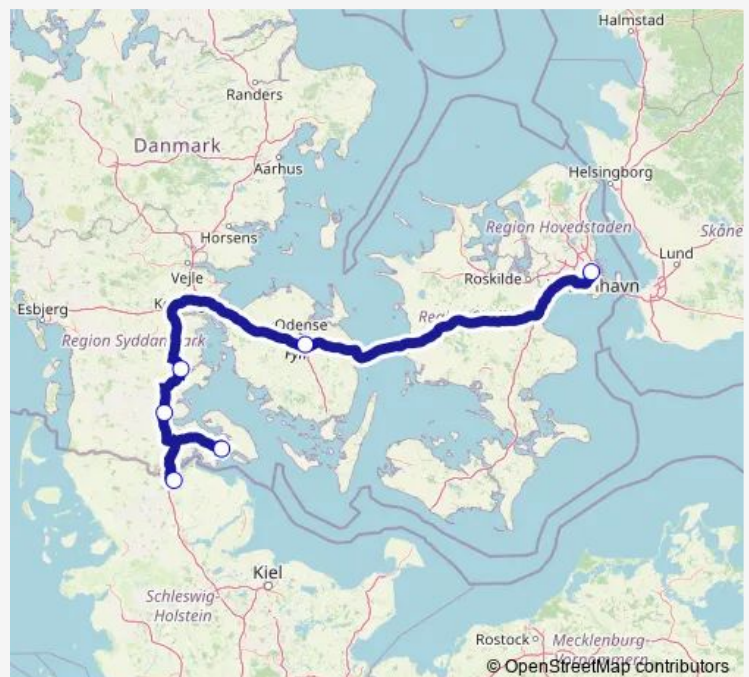

Sønderborg Rutebilstation

Flensburg Bahnhof

### Route info

Direction: Copenhagen Busterminal

Stops: 6

Trip Duration: 5 hour 10 min

627 — (Flensburg -) Sønderborg - Copenhagen

**Direction**

Flensburg Bahnhof — Copenhagen Busterminal

6 stops