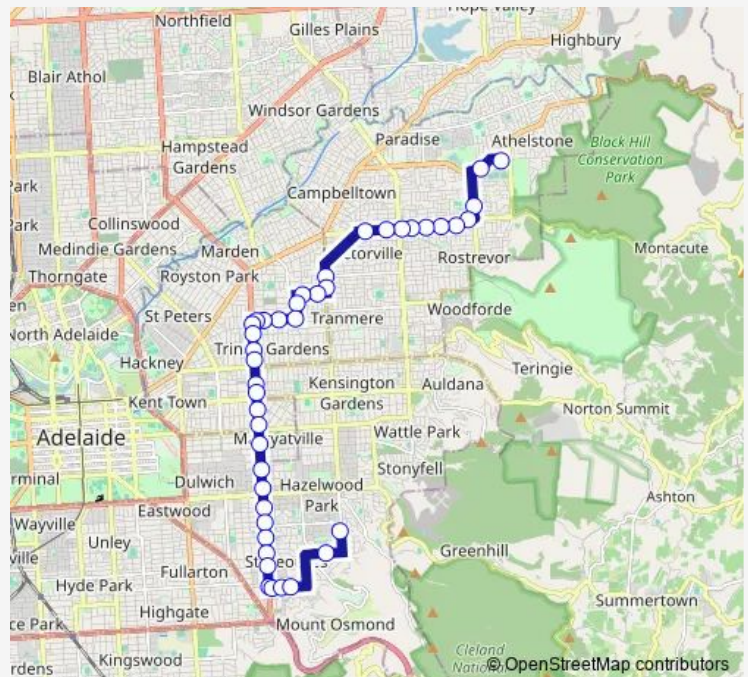

Stop 22 Montacute Rd - South side

Stop 21 Montacute Rd - South side

Stop 20 Montacute Rd - South side

Stop 18 Glynburn Rd - East side

Stop 17 Glynburn Rd - East side

Stop 16 Marian Rd - South side

Stop 15 Marian Rd - South side

Stop 14 Gage St - East side

Stop 13 Coorara Ave - South side

Stop 12 Coorara Ave - South side

Stop 11 Coorara Ave - South side

Stop 10A Coorara Ave - South side

Stop 10 Portrush Rd - East side

Route schedule

Stop School St Ignatius Senior College Manresa Ct — Stop 21 Glynburn Rd - West side

Monday 14:50-14:51

Tuesday 15:45-15:46

Wednesday 15:45-15:46

Thursday 15:45-15:46

Friday 15:45-15:46

Saturday —

Sunday —

Route info

Direction: Stop School St Ignatius Senior College Manresa Ct

Stops: 42

Trip Duration: 0 hour 44 min

Stop 9 Portrush Rd / Jones Ave - East side

Stop 8A Portrush Rd - East side

Stop 143 Portrush Rd - East side