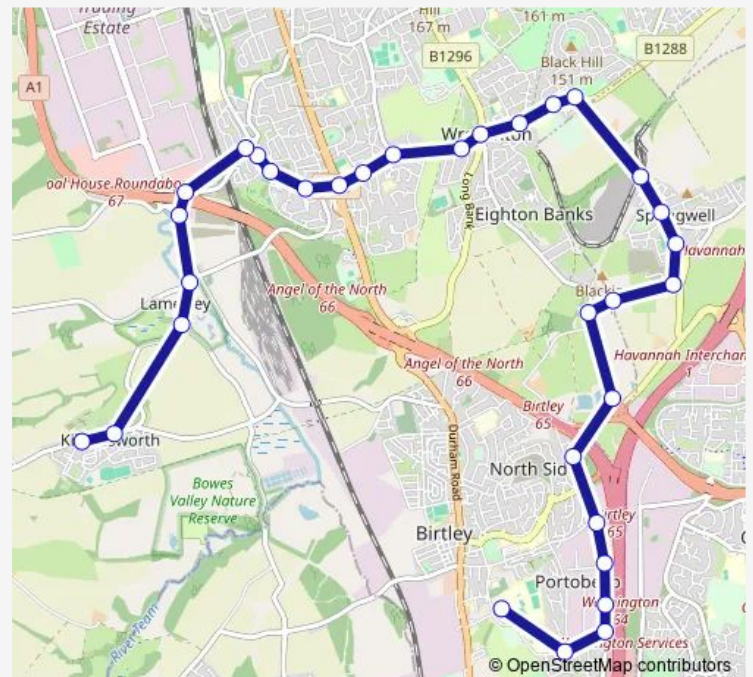

Easedale Gardens-Sunniside Gardens•

Easedale Gardens-Harlow Green Lane

Harlow Green Lane

Route schedule

Lord Lawson Of Beamish Academy — The Crescent

Monday 15:25

Tuesday 15:25

Wednesday 15:25

Thursday 15:25

Friday 15:25

Saturday —

Sunday —

Route info

Direction: Lord Lawson Of Beamish Academy

Stops: 32

Trip Duration: 0 hour 31 min

■ 874N

Hertford-Durham Road

Hertford - Dartmouth Ave

Hertford-Woodford

Hertford-Chowdene

Chowdene Bank-Salcombe Gardens

Chowdene Bank - Sainsbury

Lamesley Road-Willowbeds Farm

Haggs Lane

Front Street

Coronation Terrace

The Crescent

874N Bus time schedules and route maps are available in an offline PDF at busmaps.com. Use the busmaps.com website to see live bus times, train schedule or subway schedule, and step-by-step directions for all public transit in Lamesley