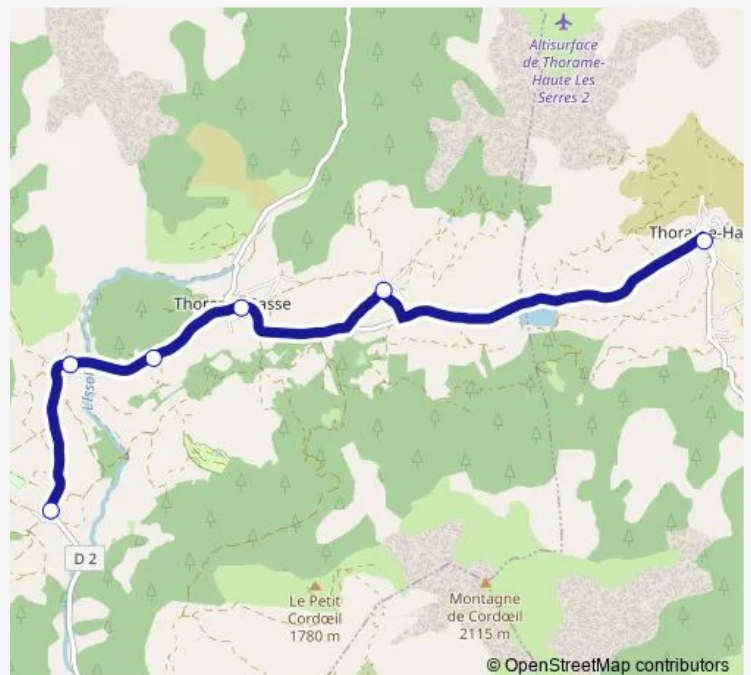

Friday 16:30

Saturday —

Sunday —

Route info

Direction: Ecole Primaire

Stops: 6

Trip Duration: 0 hour 30 min

4303 — 4303 _ Thorame Basse - Thorame Haute

Direction

La Batie — Ecole Primaire

6 stops

[Open route schedule](#)

La Batie

Chateau Garnier

Arret Boucher

Village