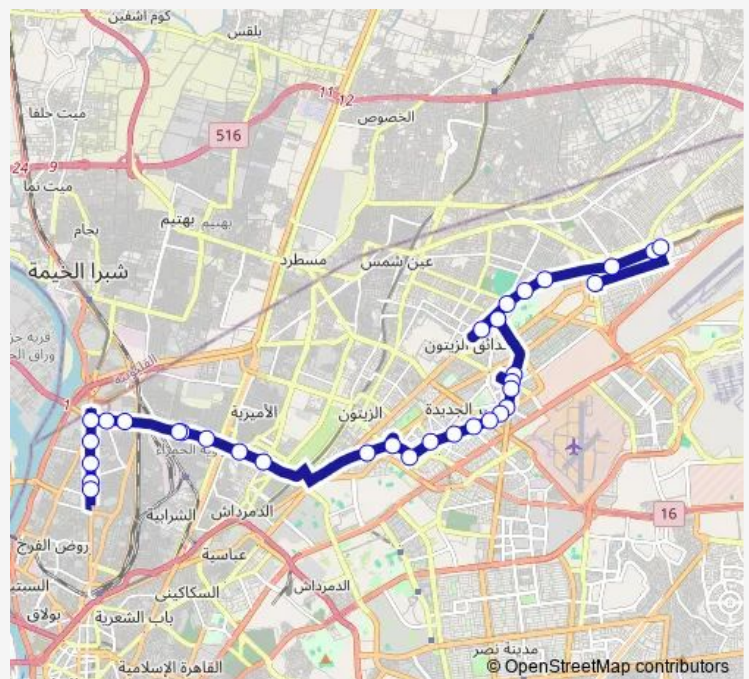

Salah Al Din Square (Heliopolis)

Korba District

Al Itihadeya

Roxy

Social Services School (Roxy)

Route schedule

Al Nozha Al Gadida — Al Sahel Police Department

Monday 10:00

Tuesday 10:00

Wednesday 10:00

Thursday 10:00

Friday 10:00

Saturday 10:00

Sunday 10:00

Route info

Direction: Al Nozha Al Gadida

Stops: 33

Trip Duration: 1 hour 11 min

Minibus 60 — Al Nozha Al Gadida Station (Gesr El Suez Garage) - Dawaran Shubra Station **BusMaps**

Hadayek Al Qobba Youth Center

Sekket Al Waili

Manshiyat Al Gamal

Al Zawya Al Hamra

Stops: 35

Trip Duration: 1 hour 9 min

Al Hays Pastry (Nozha St.)

Saint Fatima Square

Al Hikma Labs (Nohza St.)

Al Hegaz Square

Alf Maskan

Shams Club (Alf Maskan)