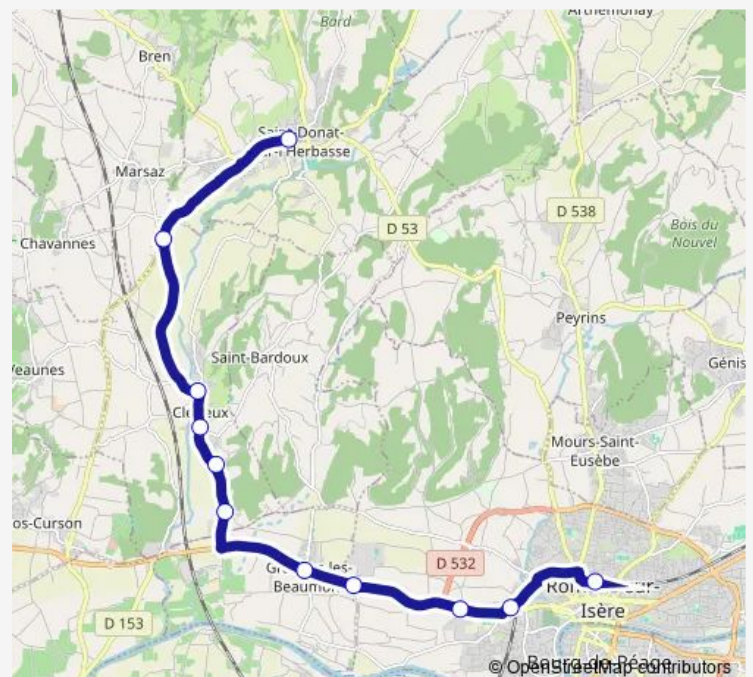

Ancienne Gare

Village

Route schedule

Gare Multi Modale — Village

Monday 16:10

Tuesday 16:10

Wednesday —

Thursday 16:10

Friday 16:10

Saturday —

Sunday —

Route info

Direction: Gare Multi Modale

Stops: 14

Trip Duration: 0 hour 40 min

Direction

Village — CLG Segpa Debussy

12 stops

[Open route schedule](#)

Village

LE Puy

Pont DU Chalon

LES Greniers

LES Sables