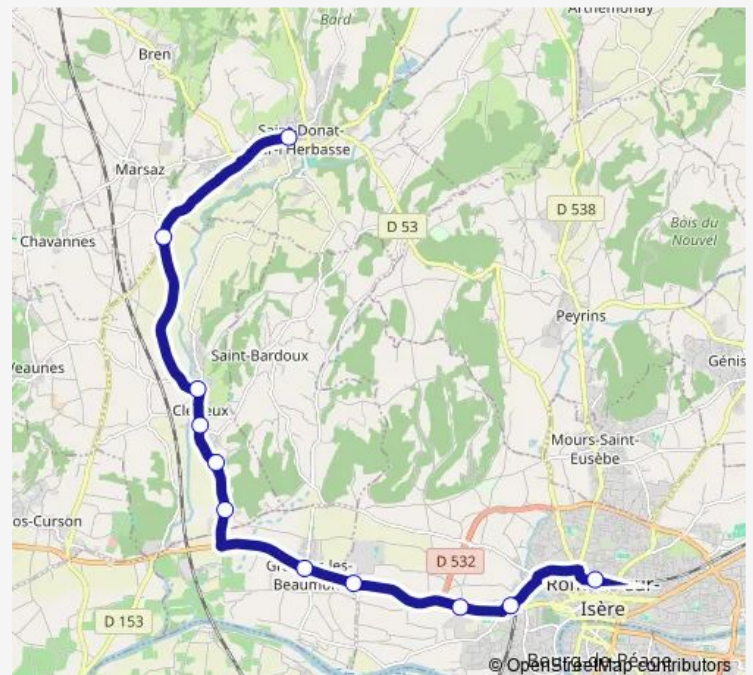

Ancienne Gare

Village

Route schedule

Gare Multi Modale — Village

Monday 16:10

Tuesday 16:10

Wednesday —

Thursday 16:10

Friday 16:10

Saturday —

Sunday —

Route info

Direction: Gare Multi Modale

Stops: 14

Trip Duration: 0 hour 40 min

Direction

Village — CLG Segpa Debussy

12 stops

[Open route schedule](#)

Village

LE Puy

Pont DU Chalon

LES Greniers

LES Sables