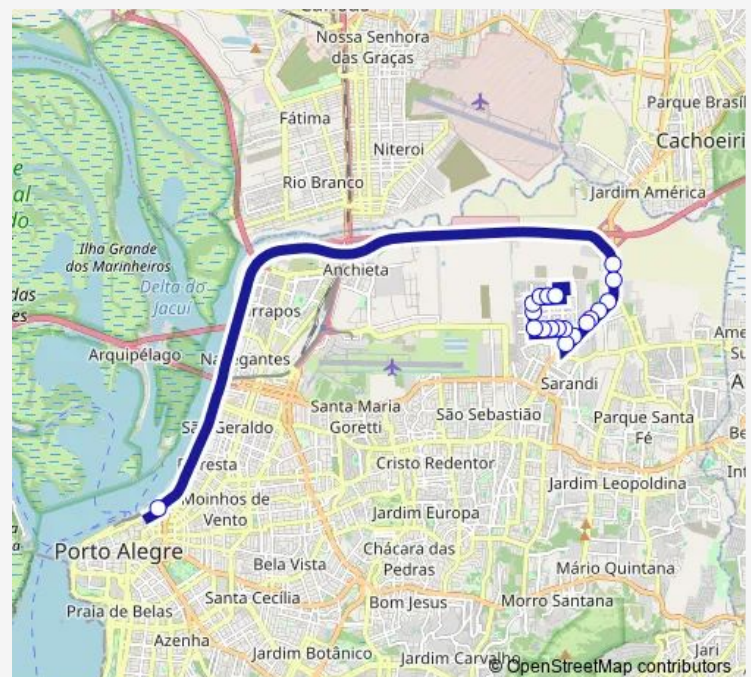

Saturday —

Sunday —

Route info

Direction: Julio DE Castilhos 607 EF. Igreja Universal

Stops: 19

Trip Duration: 0 hour 30 min

D13 — Diretao / Elisabeth

Direction

Paulo Gomes DE Oliveira DF 193 — Carlos Chagas 45

23 stops

[Open route schedule](#)

Paulo Gomes DE Oliveira DF 193

Paulo Gomes DE Oliveira DF 223

Souza Melo 766

Souza Melo 536

Souza Melo 374

Assis Brasil DF 9000 DF Coca Cola

Carlos Chagas 45

Route schedule

Paulo Gomes DE Oliveira DF 193 — Carlos Chagas 45

Monday 06:50-18:30

Tuesday 06:50-18:30

Wednesday 06:50-18:30

Thursday 06:50-18:30

Friday 06:50-18:30

Saturday —

Sunday —

Route info

Direction: Paulo Gomes DE Oliveira DF 193

Stops: 23

Trip Duration: 0 hour 45 min

D13 Bus time schedules and route maps are available in an offline PDF at busmaps.com. Use the busmaps.com website to see live bus times, train schedule or subway schedule, and step-by-step directions for all public transit in Alvorada