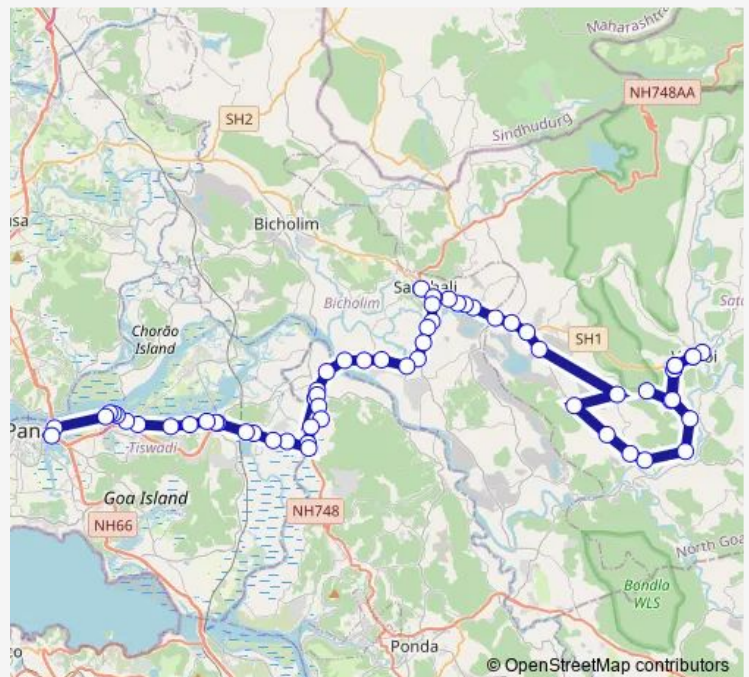

Route schedule

Ansolem — Panaji KTC Bus Stand

Monday	06:30
Tuesday	06:30
Wednesday	06:30
Thursday	06:30
Friday	06:30
Saturday	06:30
Sunday	06:30

Route info

Direction: Ansolem

Stops: 62

Trip Duration: 2 hour 0 min

■ VSD18 — Panaji - Ansolem via Marcel

Pratapnagar

Harvale

Housing Board

Sankhali Hospital Junction

Sankhali KTC Bus Stand

Sakhali Hospital

Siya Petrol Pump