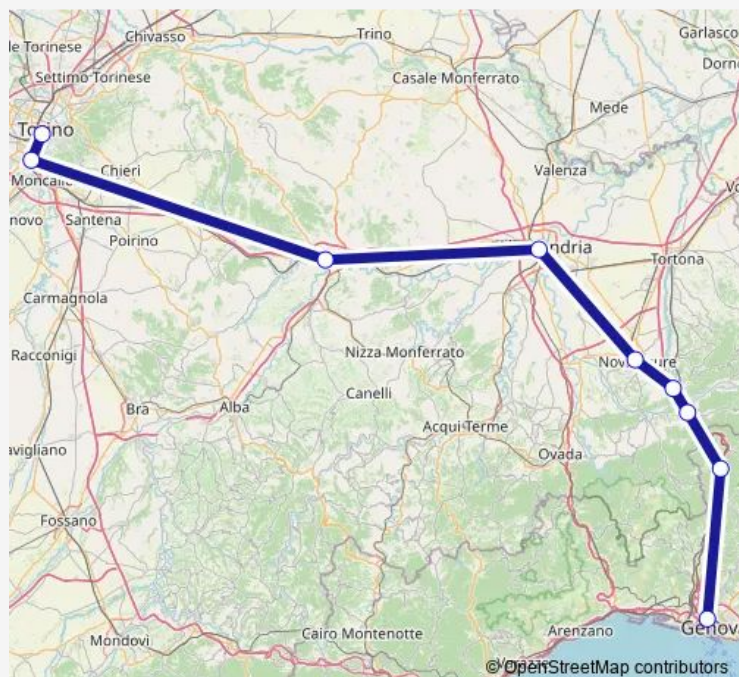

Direction

Torino Porta Nuova F.S. — Genova Piazza Principe F.S.

9 stops

[Open route schedule](#)

Torino Porta Nuova F.S.

Torino Lingotto F.S.

Asti F.S.

Alessandria F.S.

Novi Ligure F.S.

Serravalle Scrivia F.S.

Arquata Scrivia F.S.

Ronco Scrivia F.S.

Genova Piazza Principe F.S.

Route schedule

Torino Porta Nuova F.S. — Genova Piazza Principe F.S.

Monday 06:30

Tuesday 06:30

Wednesday 06:30

Thursday 06:30

Friday 06:30

Saturday 06:30

Sunday 06:30

Route info

Direction: Torino Porta Nuova F.S.

Stops: 9

Trip Duration: 2 hour 0 min

005031 Rail time schedules and route maps are available in an offline PDF at busmaps.com. Use the busmaps.com website to see live bus times, train schedule or subway schedule, and step-by-step directions for all public transit in Turin