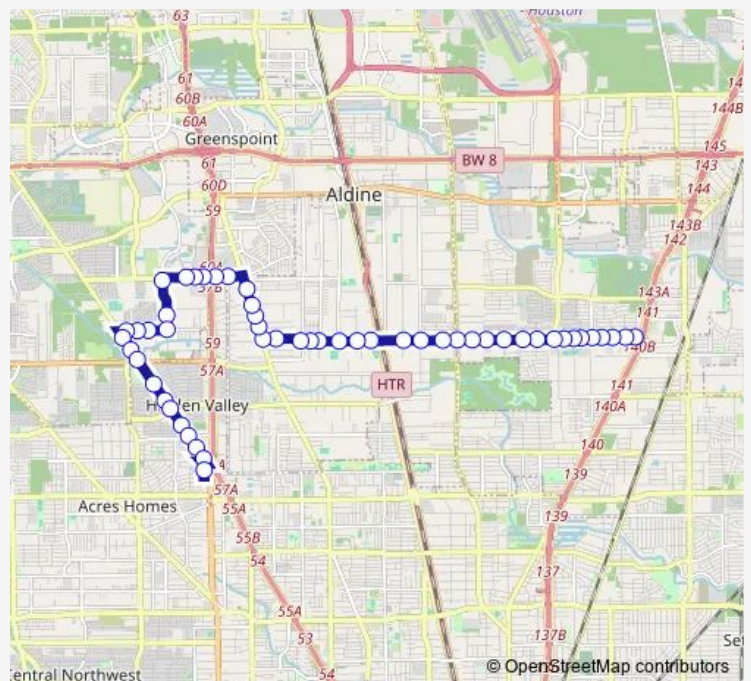

Aldine Mail Route Rd @ Robertcrest

Aldine Mail Route Rd @ Chrisman Rd

Aldine Mail Route Rd @ Reeveston Rd

Aldine Mail Route Rd @ Hardy Rd

Aldine Mail Route Rd @ Sweeney Rd

Aldine Mail Route Rd @ Henry Rd

Route schedule

Aldine Mail Route Rd @ Us 59 — North Shepherd Park & Ride

Monday 05:00-21:00

Tuesday 05:00-21:00

Wednesday 05:00-21:00

Thursday 05:00-21:00

Friday 05:00-21:00

Saturday 05:00-19:00

Sunday 05:00-19:00

Route info

Direction: Aldine Mail Route Rd @ Us 59

Stops: 52

Trip Duration: 0 hour 32 min

059 — Aldine Mail

Aldine Mail Route Rd @ Sellers Rd

Aldine Mail Route Rd @ Burtcliff St

Aldine Mail Route Rd @ Lillja Rd

Aldine Mail Route Rd @ Lillja Rd

Aldine Mail Route Rd @ Airline Dr

Airline Dr @ Busch Dr

Airline Dr @ Blue Bell Rd

Airline Dr @ Hambrick Rd

Airline Dr @ Mcfarland Rd

West Rd @ Sweetwater Ln

West Rd @ North Freeway