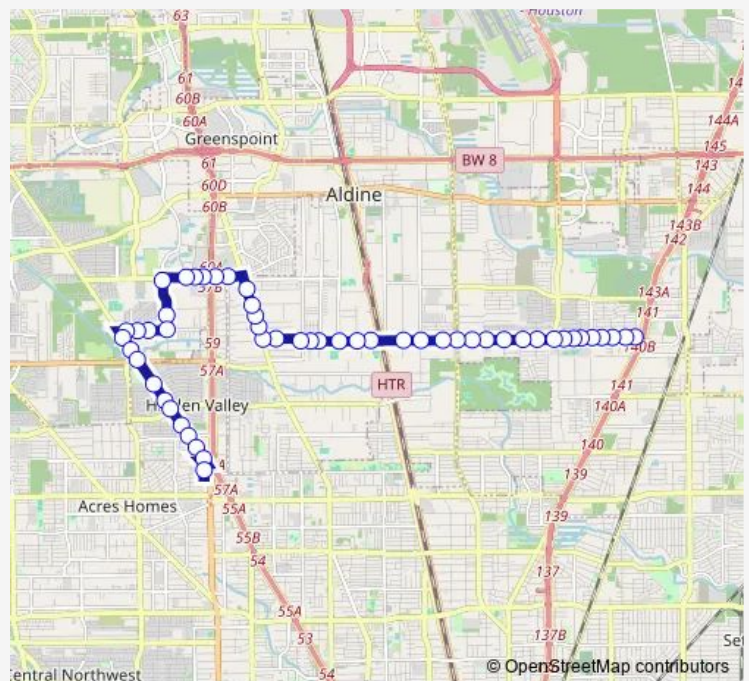

Aldine Mail Route Rd @ Robertcrest

Aldine Mail Route Rd @ Chrisman Rd

Aldine Mail Route Rd @ Reeveston Rd

Aldine Mail Route Rd @ Hardy Rd

Aldine Mail Route Rd @ Sweeney Rd

Aldine Mail Route Rd @ Henry Rd

Route schedule

Aldine Mail Route Rd @ Us 59 — North Shepherd Park & Ride

Monday 05:00-21:00

Tuesday 05:00-21:00

Wednesday 05:00-21:00

Thursday 05:00-21:00

Friday 05:00-21:00

Saturday 05:00-19:00

Sunday 05:00-19:00

Route info

Direction: Aldine Mail Route Rd @ Us 59

Stops: 52

Trip Duration: 0 hour 32 min

059 — Aldine Mail

Aldine Mail Route Rd @ Sellers Rd

Aldine Mail Route Rd @ Burtcliff St

Aldine Mail Route Rd @ Lillja Rd

Aldine Mail Route Rd @ Lillja Rd

Aldine Mail Route Rd @ Airline Dr

Airline Dr @ Busch Dr

Airline Dr @ Blue Bell Rd

Airline Dr @ Hambrick Rd

Airline Dr @ Mcfarland Rd

West Rd @ Sweetwater Ln

West Rd @ North Freeway