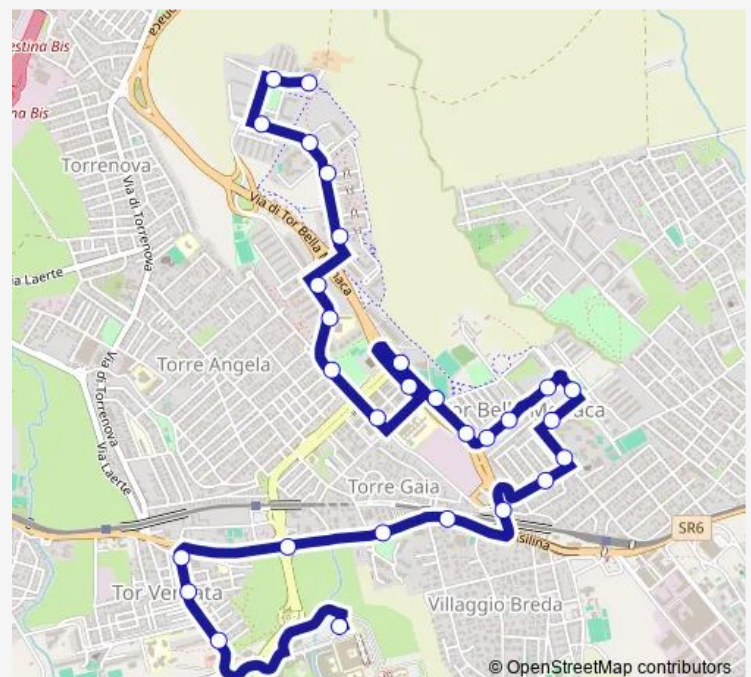

Stops: 30

Trip Duration: 0 hour 25 min

TOR Bella Monaca/Quaglia

TOR Bella Monaca/Palombi

Torre Gaia (Mc)

Casilina/Torraccio Torrenova

Casilina/Cambellotti

TOR Vergata/Casilina

TOR Vergata/Salmoiraghi

TOR Vergata/Peroni

Policlinico/TOR Vergata (H)

Direction

Policlinico/TOR Vergata (H) — Mitelli

29 stops

[Open route schedule](#)

Policlinico/TOR Vergata (H)

Route schedule

Policlinico/TOR Vergata (H) — Mitelli

Monday 05:30-20:30

Tuesday 05:30-20:30

Wednesday 05:30-20:30

Thursday 05:30-20:30

Friday 05:30-20:30

Saturday 05:30-20:30

Sunday —

Route info

Direction: Policlinico/TOR Vergata (H)

Stops: 29

Trip Duration: 0 hour 24 min

Archeologia/Londonio

Archeologia/Cochi

Mitelli/Castano