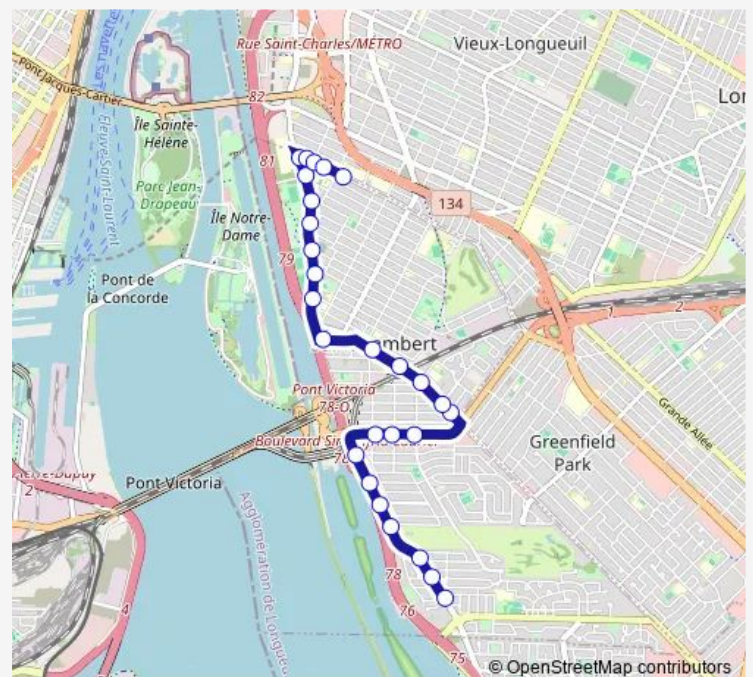

### Route schedule

Riverside / du Rhône — 121 ch. Tiffin

Monday 08:52

Tuesday 08:52

Wednesday 08:52

Thursday 08:52

Friday 08:52

Saturday —

### Route info

Direction: Riverside / du Rhône

Stops: 27

Trip Duration: 0 hour 20 min

600 — Écoles privées

BusMaps

Riverside / Durocher

Riverside / ch. Tiffin