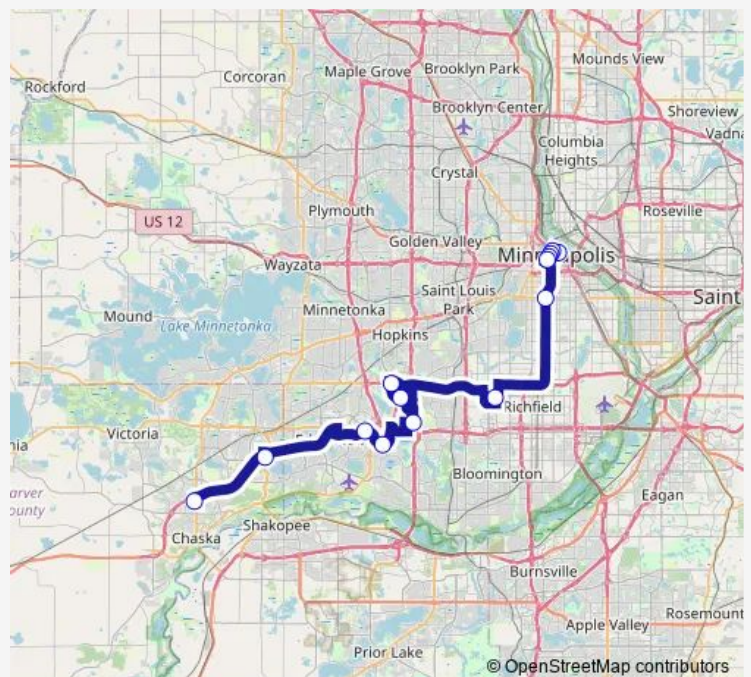

Marquette Ave & 8th St - Stop Group D

Marquette Ave & 10th St - Stop Group D

I-35W & Lake St Station

Southdale Transit Center & Gate C

62nd St W & Shady Oak Rd

Flying Cloud Dr & Shady Oak Rd

Washington Ave S & 76th St W

Prairie Center Dr & Eden Prairie Library

SW Station P&R & Technology Dr

SouthWest Vill P&R & Great Plains Blvd

East Creek Station P&R & Hwy 41/Hwy 212

### Route schedule

Gateway Ramp & Platform — East Creek Station P&R & Hwy 41/Hwy 212

|           |       |
|-----------|-------|
| Monday    | 06:25 |
| Tuesday   | 06:25 |
| Wednesday | 06:25 |
| Thursday  | 06:25 |
| Friday    | 06:25 |
| Saturday  | —     |
| Sunday    | —     |

### Route info

Direction: Gateway Ramp & Platform

Stops: 14

Trip Duration: 1 hour 35 min

600

**Direction**

East Creek Station P&amp;R &amp; Hwy 41/Hwy 212 — 2nd Ave S &amp; Washington Ave S

13 stops