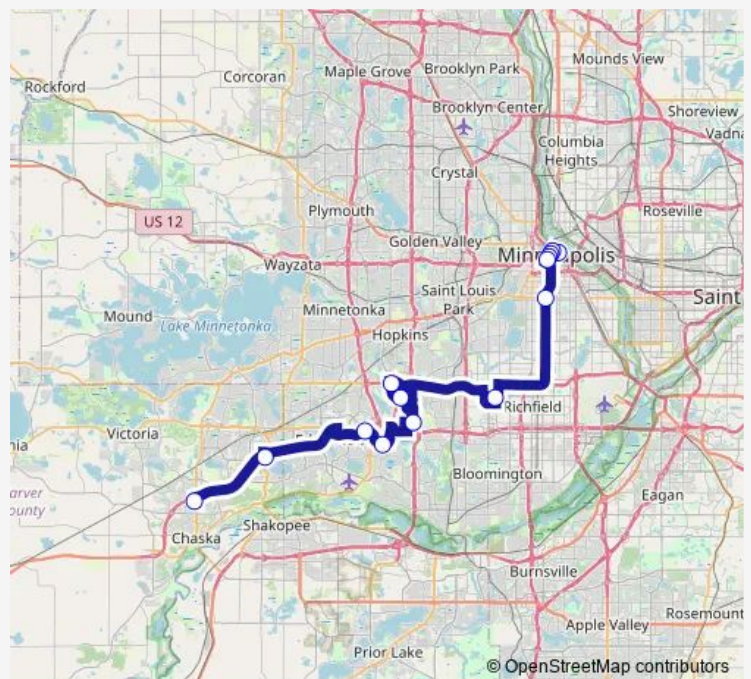

Marquette Ave & 6th St - Stop Group D

Marquette Ave & 8th St - Stop Group D

Marquette Ave & 10th St - Stop Group D

I-35W & Lake St Station

Southdale Transit Center & Gate C

62nd St W & Shady Oak Rd

Flying Cloud Dr & Shady Oak Rd

Washington Ave S & 76th St W

Prairie Center Dr & Eden Prairie Library

SW Station P&R & Technology Dr

Southwest Vill P&R & Great Plains Blvd

East Creek Station P&R & Hwy 41/Hwy 212

Route schedule

Gateway Ramp & Platform — East Creek Station P&R & Hwy 41/Hwy 212

Monday	06:25
Tuesday	06:25
Wednesday	06:25
Thursday	06:25
Friday	06:25
Saturday	—
Sunday	—

Route info

Direction: Gateway Ramp & Platform

Stops: 14

Trip Duration: 1 hour 35 min

600

Direction

East Creek Station P&R & Hwy 41/Hwy 212 — 2nd Ave S & Washington Ave S

13 stops

[Open route schedule](#)

East Creek Station P&R & Hwy 41/Hwy 212

Southwest Vill P&R & Great Plains Blvd

SW Station P&R & Technology Dr

Prairie Center Dr & Eden Prairie Library

76th St W & Washington Ave S