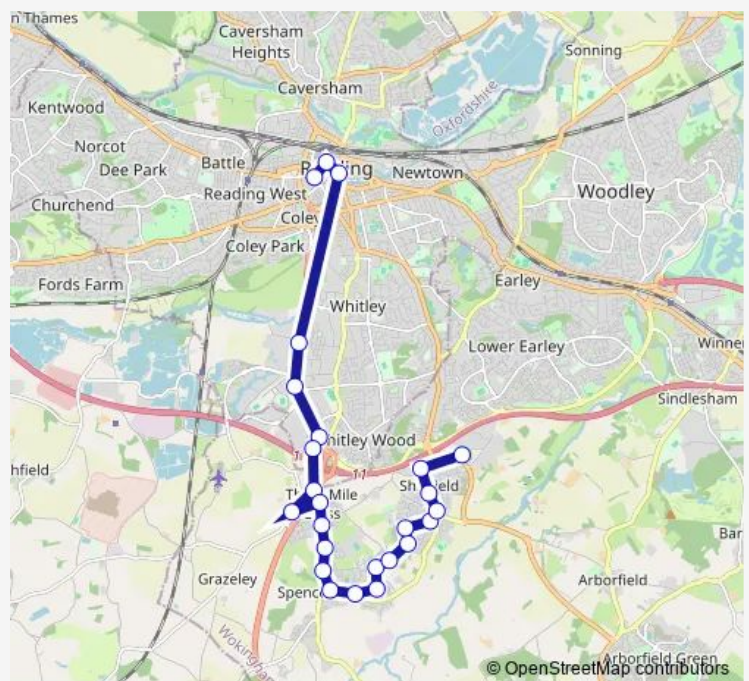

Campus Reading International

Imperial Way

Kennet Island turn

Route schedule

Tvsp Gateway — Station Road

Monday	06:50-20:41
Tuesday	06:50-20:41
Wednesday	06:50-20:41
Thursday	06:50-20:41
Friday	06:50-20:41
Saturday	07:49-20:41
Sunday	—

Route info

Direction: Tvsp Gateway

Stops: 24

Trip Duration: 0 hour 37 min

600 — Reading - Tvsp/Swallowfield/Riseley via Mere oak Park&ride **BusMaps**

Bridge Street

St Marys Butts

Station Road

Direction

St Marys Butts — Tvsp Gateway

25 stops

[Open route schedule](#)

St Marys Butts

Station Road

Market Place

Kennet Island turn

Reading Gate Retail Park

Little Lea

Campus Reading International

Hartley Court Turn

Mereoak Lane - Park & Ride

Mereoak Lane Turn

Three Mile Cross Post Office

Sevenoaks Drive