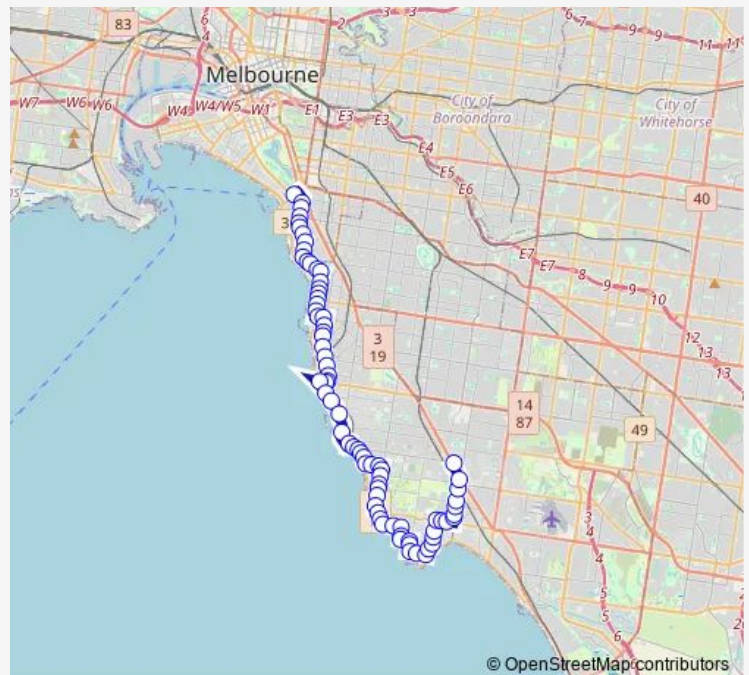

Tuesday 06:20-23:03

Wednesday 06:20-23:03

Thursday 06:20-23:03

Friday 06:20-23:03

Saturday 06:27-23:06

Sunday 07:35-22:24

Route info

Direction: Southland Shopping Centre/Karen St (Cheltenham)

Stops: 76

Trip Duration: 1 hour 2 min

600 — Southland SC - St Kilda Station

Donald MacDonald Reserve/Fourth St (Black Rock)

Ebden Ave/Fourth St (Black Rock)

Black Rock House/Ebden Ave (Black Rock)

Balcombe Rd/Ebden Ave (Black Rock)

Sims St/Fernhill Rd (Sandringham)

Trentham Reserve/Bay Rd (Sandringham)

Sandringham Station/Station St (Sandringham)

Jetty Rd/Beach Rd (Sandringham)

Ferdinando Gardens/Beach Rd (Hampton)

Orlando St/Beach Rd (Hampton)

Direction: St Kilda Station/Fitzroy St (St Kilda)

Stops: 76

Trip Duration: 0 hour 54 min

Cabrini Hospital/New St (Brighton)

Chavasse St/New St (Brighton)

Railway Ave/New St (Brighton)

Windermere Cres/New St (Brighton)