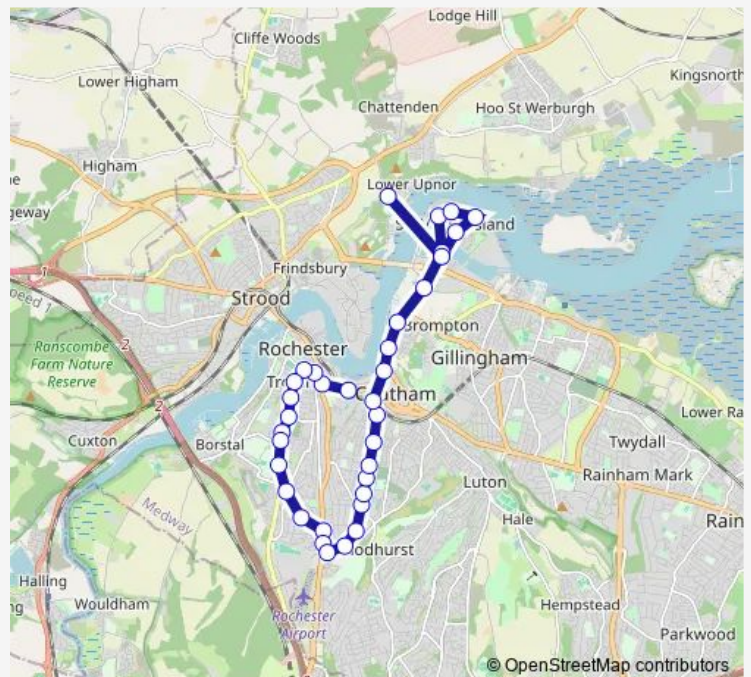

Thursday 15:22

Friday 15:22

Saturday —

Sunday —

Route info

Direction: St Bart's Hospital

Stops: 35

Trip Duration: 0 hour 56 min

600 — Lower Upnor - Chatham

BusMaps

Gladstone Road

Westmount Avenue

Chatham Railway Station

Waterfront Bus Station

Fort Amherst Council Offices

Dockyard Main Gate

Direction

Church — Chatham Railway Station

36 stops

[Open route schedule](#)

Church

Ship and Trades

Primary School

Tappan Drive

Huntsmans Corner

Letchworth Avenue

Football Ground

Cemetery

Gladstone Road

Westmount Avenue

Chatham Railway Station

600 Bus time schedules and route maps are available in an offline PDF at busmaps.com. Use the busmaps.com website to see live bus times, train schedule or subway schedule, and step-by-step directions for all public transit in Rochester