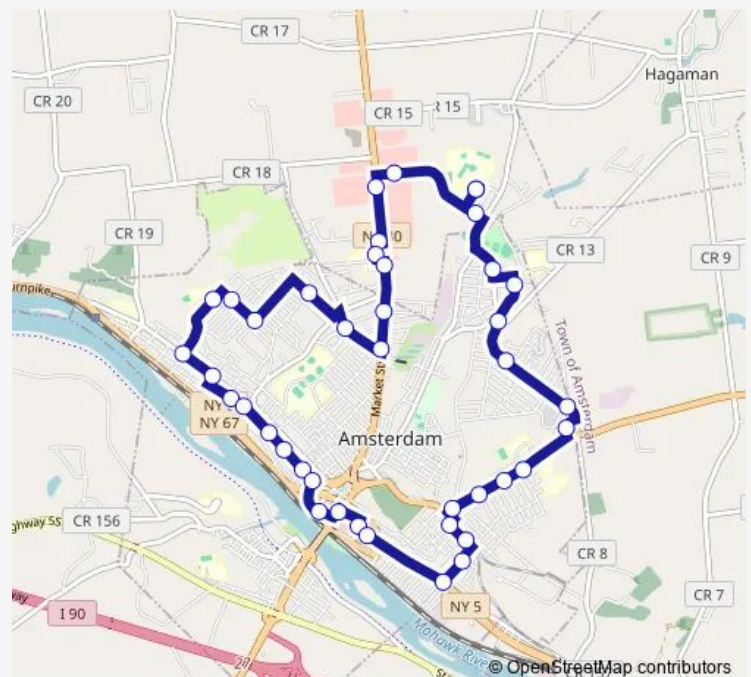

Guy Park Ave & Kimball St

### Route schedule

Amsterdam High School — Amsterdam High School

Monday 06:00-21:10

Tuesday 06:00-21:10

Wednesday 06:00-21:10

Thursday 06:00-21:10

Friday 06:00-21:10

Saturday 09:35-17:35

### Route info

Direction: Amsterdam High School

Stops: 41

Trip Duration: 0 hour 35 min

600 — Neighborhood Belt

Guy Park Ave & Wall St

Guy Park Ave & Pine St

Guy Park Ave & Brandt Pl

## Route info

Direction: Amsterdam High School

Stops: 41

Trip Duration: 0 hour 40 min

E. Main St & Vrooman Ave

Vrooman Ave & Hibbard St

Edward St & Vrooman Ave(Across from 60 Edward St)

Edward St & James St