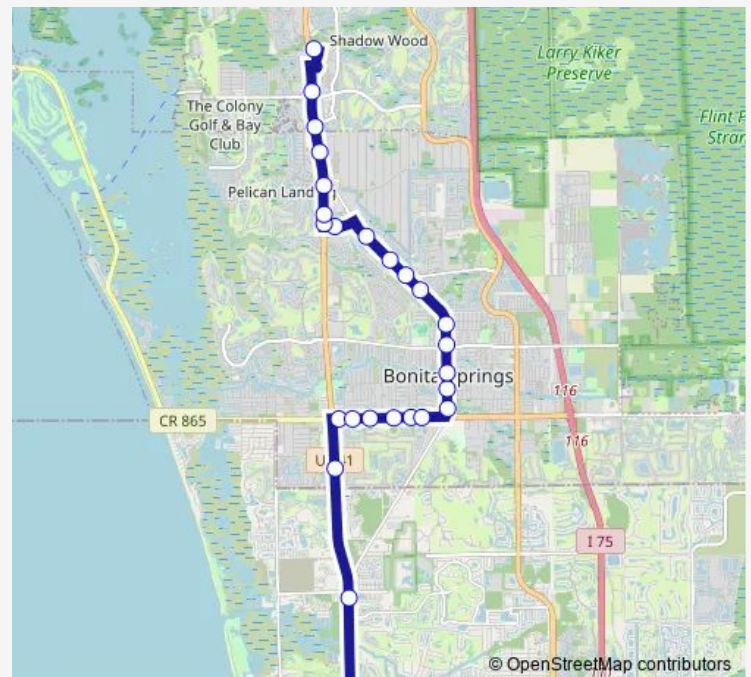

Bonita BCH RD SE @ Vermont St

Bonita BCH RD SW @ Michigan St

Bonita BCH RD SW @ Wisconsin St

Bonita BCH RD SE @ Hacienda VLG Dr

Route schedule

Coconut Pt. Mall - Plaza DEL Lago @ Mediterranean —
Creekside Transfer Center - Creekside WAY @ Immoka

Monday	05:45-19:55
Tuesday	05:45-19:55
Wednesday	05:45-19:55
Thursday	05:45-19:55
Friday	05:45-19:55
Saturday	05:45-19:55
Sunday	07:26-16:32

Route info

Direction: Coconut Pt. Mall - Plaza DEL Lago @ Mediterranean

Stops: 27

Trip Duration: 0 hour 41 min

600 — Route 600

Bonita BCH RD SE @ Sunshine Plza

US 41 @ Bonita BCH RD Se

S Tamiami TRL @ Woods Edge Pkwy

US 41 @ Wiggins Pass Rd

Immokalee RD @ N Tamiami Trl

Creekside Transfer Center - Creekside WAY @ Immoka

Direction

Creekside Transfer Center - Creekside WAY @ Immoka —
Coconut Pt. Mall - Plaza DEL Lago @ Mediterranean

27 stops

[Open route schedule](#)

Creekside Transfer Center - Creekside WAY @ Immoka